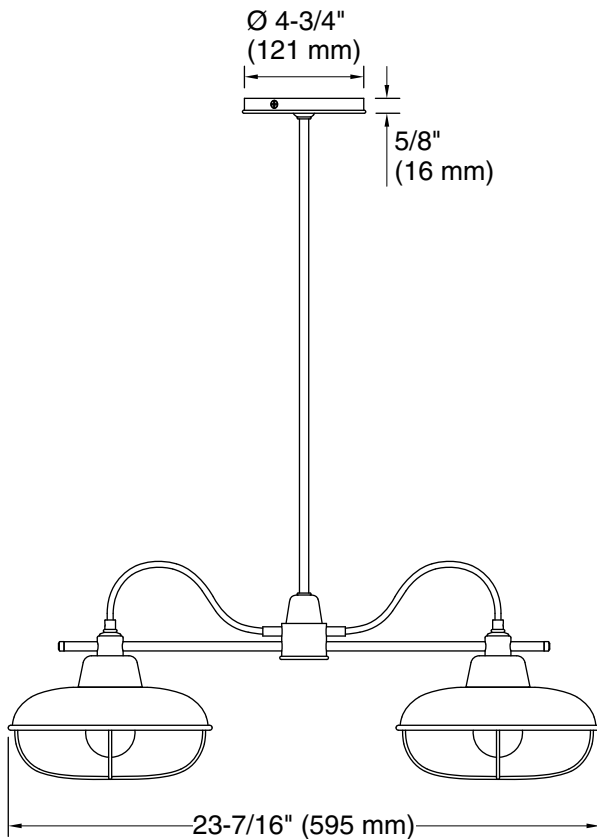

Required Electrical Service

One circuit required.

Lights: 120 V, 60 Hz

Technical Information

All product dimensions are nominal.

Installation Type: Ceiling-mount

Material: Steel

Number of Lights: 2

Lighting Type: Socket-based

Socket Type: E-12 Candelabra

Number of Shades: 2

Shade Type: Glass - frosted

Hanging Type: Downrod

Downrod Detail: 1 x 28-5/16" (719 mm)

Height: 11-3/16" (284 mm) -
65-3/16" (1656 mm)

Electrical component rating: Socket Rating: 60 Hz, 60 W