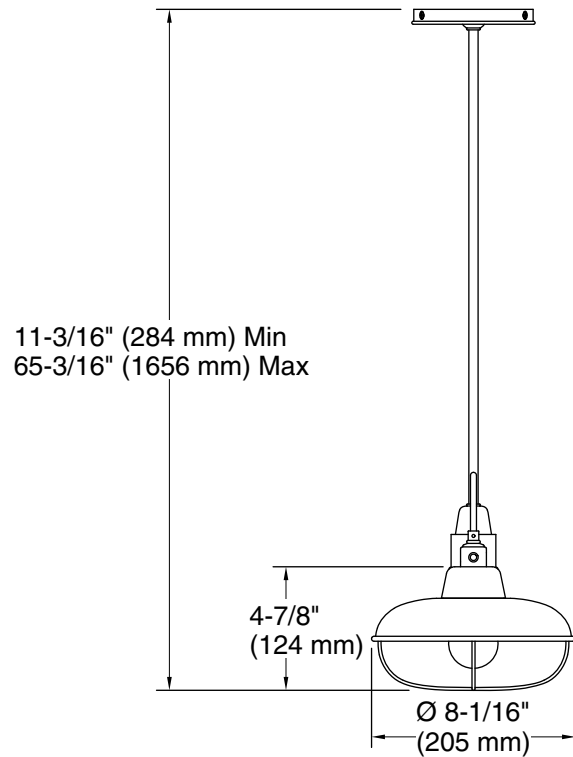

Required Electrical Service

One circuit required.

Lights: 120 V, 60 Hz

Technical Information

All product dimensions are nominal.

Installation Type: Ceiling-mount

Material: Steel

Number of Lights: 2

Lighting Type: Socket-based

Socket Type: E-12 Candelabra

Number of Shades: 2

Shade Type: Glass - frosted

Hanging Type: Downrod

Downrod Detail: 1 x 28-5/16" (719 mm)

Height: 11-3/16" (284 mm) -
65-3/16" (1656 mm)

Electrical component rating: Socket Rating: 60 Hz, 60 W