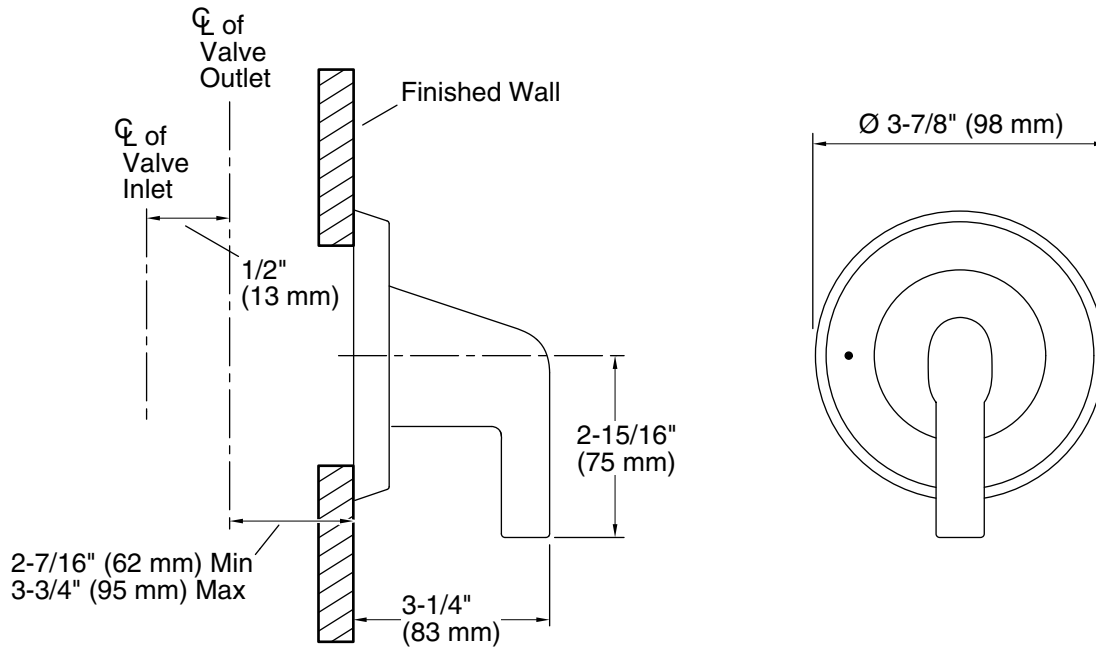

### FEATURES

- Solid brass construction for durability and reliability
- Volume control valve allows the user to customize their shower experience
- Complements the Taper collection

### CODES/STANDARDS APPLICABLE

Specified model meets or exceeds the following:

- ASME A112.18.1/CSA B125.1
- ICC/ANSI A117.1
- ADA\*
- CSA B651\*
- OBC\*

<b>ADA</b>	<b>CSA B651</b>	<b>OBC</b>
------------	-----------------	------------

# P24823

\*Compliant when installed to the specific requirement of this regulation

SPECIFIED MODEL				
Model	Description	Finishes		
P24823-LV	Taper Volume Control Valve Trim, Lever Handle	<input type="checkbox"/> CP Polished Chrome	<input type="checkbox"/> AD Nickel Silver	<input type="checkbox"/> AG Brushed Nickel <input type="checkbox"/> GN Gunmetal
Required Rough-in				
P29527-00	1/2" Volume Control	<input type="checkbox"/> NA		
P29528-00	3/4" Volume Control	<input type="checkbox"/> NA		