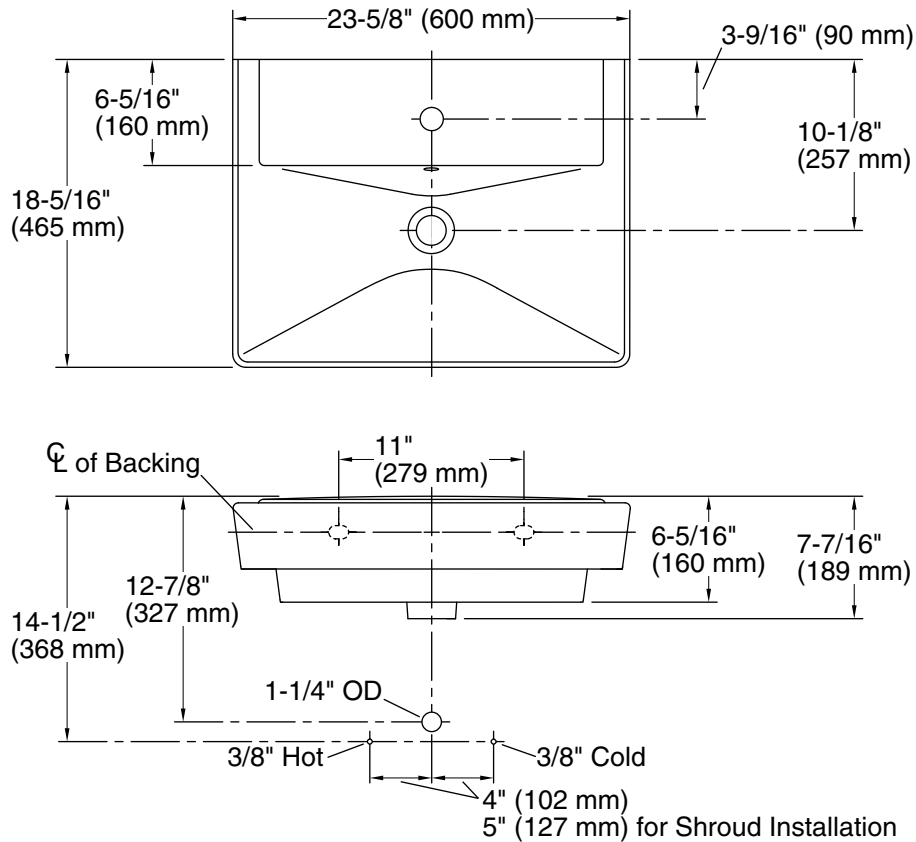

Features

- Single faucet hole.
- Deep, V-shaped basin.
- Overflow drain with included K-4061 Polished Chrome cap.
- Combines with the K-5031 shroud or K-5032 pedestal to create a pedestal or wall-mount sink.
- Coordinates with other products in the Rêve collection.

	0	White
	HW1	Honed White

Technical Information

All product dimensions are nominal.

Bowl configuration:	Single
Installation:	Pedestal, Wall-mount
Bowl area (Only):	Length: 23-5/8" (600 mm) Width: 12" (305 mm) Water depth: 3" (76 mm)
Number of deck holes:	1
Faucet hole(s):	1-3/8" (35 mm)
Drain hole:	1-3/4" (44 mm)