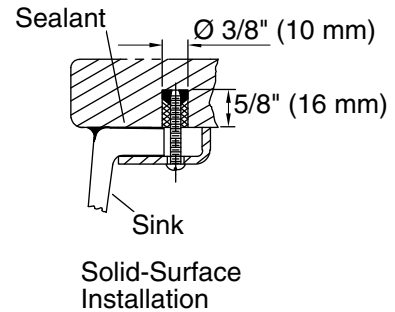

Napa™

18-3/4" undermount single-bowl bar sink
K-5848

Features

- 24" (610 mm) minimum base cabinet width
- Single bowl
- 9" (229 mm) depth provides generous workspace

Material

- KOHLER® enameled cast iron

Installation

Technical Information

All product dimensions are nominal.

Installation:	Undermount
Bowl area:	Length: 15-11/16" (399 mm) Width: 17-1/8" (435 mm) Bowl depth: 9" (229 mm) Water depth: 9" (229 mm)
Template:	1259678-7, required, included