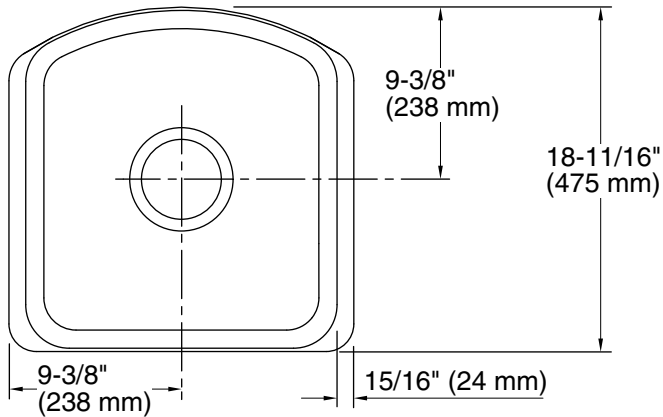

Napa™

18-3/4" undermount single-bowl bar sink
K-5848

Features

- 24" (610 mm) minimum base cabinet width
- Single bowl
- 9" (229 mm) depth provides generous workspace

Material

- KOHLER® enameled cast iron

Installation

Technical Information

All product dimensions are nominal.

Installation:	Undermount
Bowl area:	Length: 15-11/16" (399 mm) Width: 17-1/8" (435 mm) Bowl depth: 9" (229 mm) Water depth: 9" (229 mm)
Template:	1259678-7, required, included