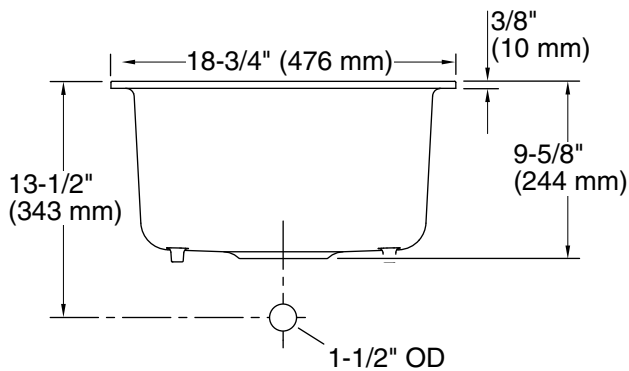

Napa™

18-3/4" undermount single-bowl bar sink
K-5848

Features

- 24" (610 mm) minimum base cabinet width
- Single bowl
- 9" (229 mm) depth provides generous workspace

Material

- KOHLER® enameled cast iron

Installation

Technical Information

All product dimensions are nominal.

Installation:	Undermount
Bowl area:	Length: 15-11/16" (399 mm) Width: 17-1/8" (435 mm) Bowl depth: 9" (229 mm) Water depth: 9" (229 mm)
Template:	1259678-7, required, included