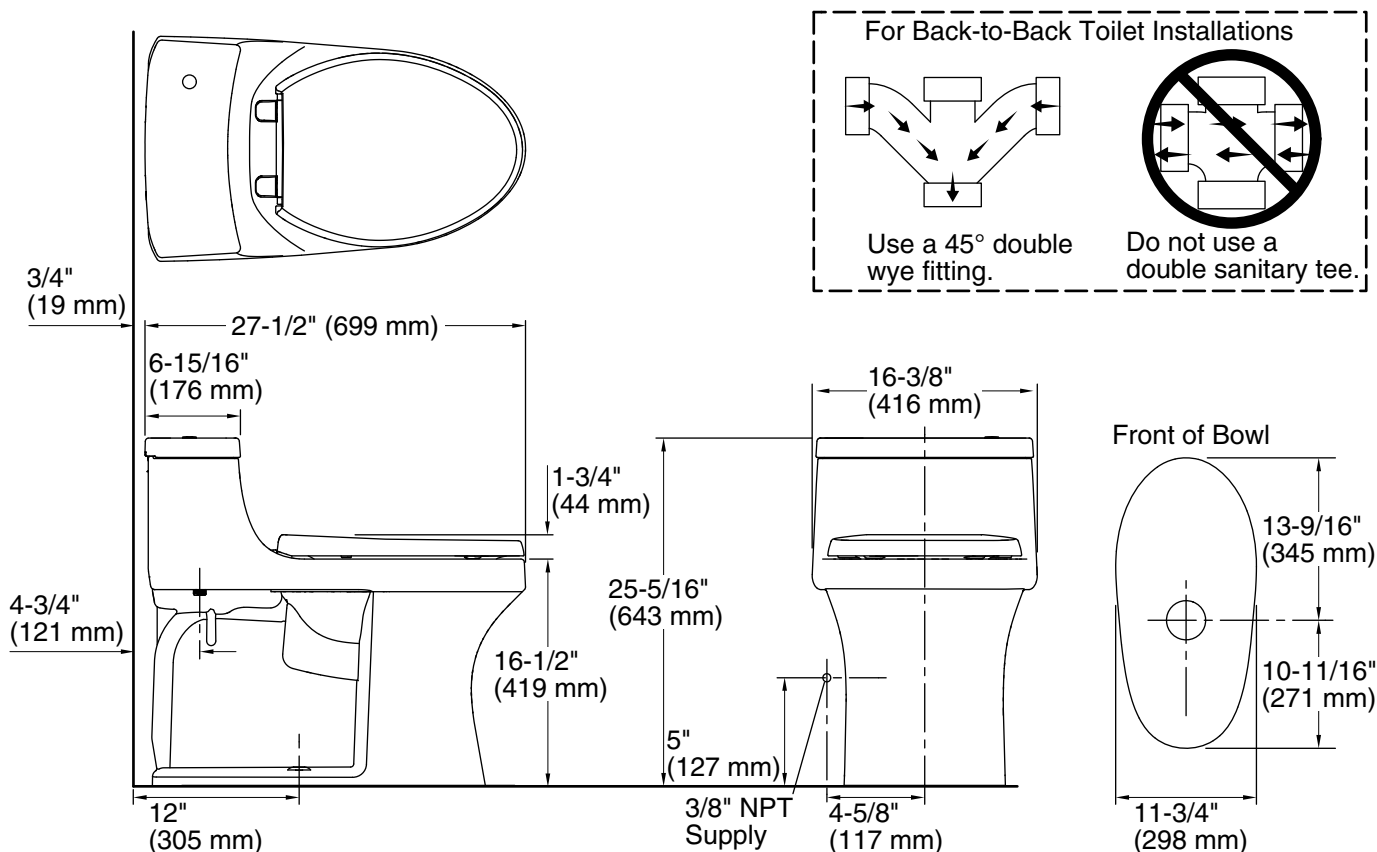

See website for detailed warranty information.

Installation

- Touchless only adds three simple steps to installation
- Standard 12" (305 mm) rough-in
- DryLock® system saves installation time and helps prevent water leakage
- Supply line sold separately

K-4008 Reveal® Quiet-Close™ elongated toilet seat

Available Colors/Finishes

Color tiles intended for reference only.

Color	Code	Description
	0	White
	47	Almond
	58	Thunder™ Grey

Technical Information

All product dimensions are nominal.

Toilet type:	Floor-mount
Waste Outlet:	Floor
Bowl shape:	Compact elongated
Flush type:	Class Five
Trap passageway:	2-1/8" (54 mm)
Water surface size:	10-3/4" x 7-1/2" (273 mm x 191 mm)
Rim to water surface:	5-3/8" (137 mm)
Rough-in:	12" (305 mm)
Seat-mounting holes:	5-1/2" (140 mm)