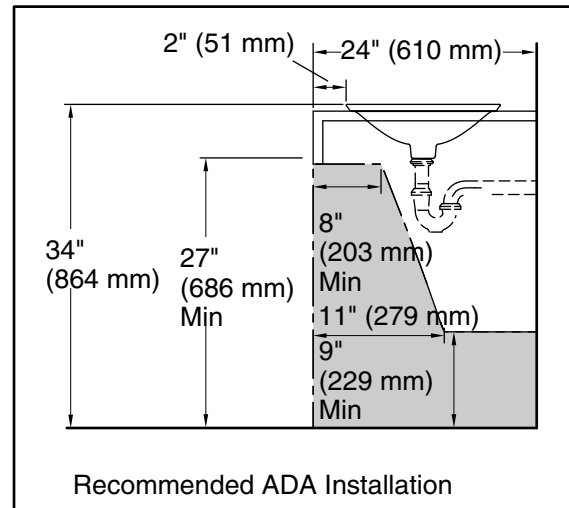

Color Code Description

| | | |
|---|-----|--------------|
|  | SSP | Oyster Pearl |
|  | TB2 | Ebony Pearl |

1-800-4KOHLER (1-800-456-4537)

Kohler Co. reserves the right to make revisions without notice to product specifications.

For the most current Specification Sheet, go to www.kohler.com USA or www.kohler.ca Canada

2-28-2024 21:18 - US

THE BOLD LOOK
OF **KOHLER**®

Technical Information

All product dimensions are nominal.

Bowl configuration: Single

Bowl area (Only): Length: 17-1/4" (437 mm)

Width: 17-1/4" (437 mm)

Bowl depth: 4" (102 mm)

Water depth: 4" (102 mm)

With overflow: No

Template: 1242827, required, included

Notes

Install this product according to the installation instructions.