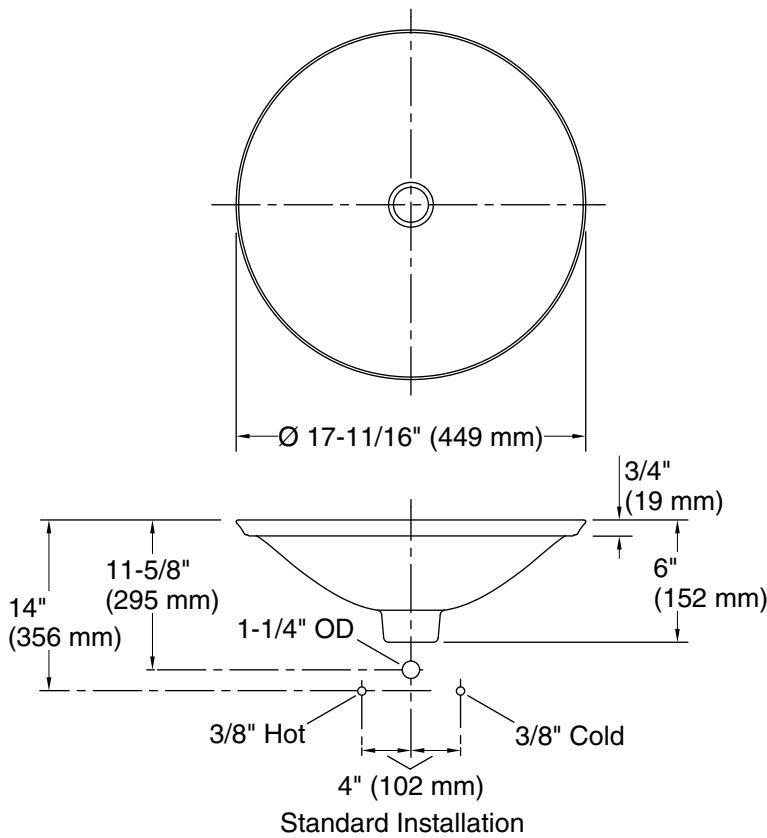

Color Code Description

| | | |
|---|-----|--------------|
|  | SSP | Oyster Pearl |
|  | TB2 | Ebony Pearl |

1-800-4KOHLER (1-800-456-4537)

Kohler Co. reserves the right to make revisions without notice to product specifications.

For the most current Specification Sheet, go to www.kohler.com USA or www.kohler.ca Canada

2-28-2024 21:18 - US

THE BOLD LOOK
OF **KOHLER**®

Technical Information

All product dimensions are nominal.

Bowl configuration: Single

Bowl area (Only): Length: 17-1/4" (437 mm)

Width: 17-1/4" (437 mm)

Bowl depth: 4" (102 mm)

Water depth: 4" (102 mm)

With overflow: No

Template: 1242827, required, included

Notes

Install this product according to the installation instructions.