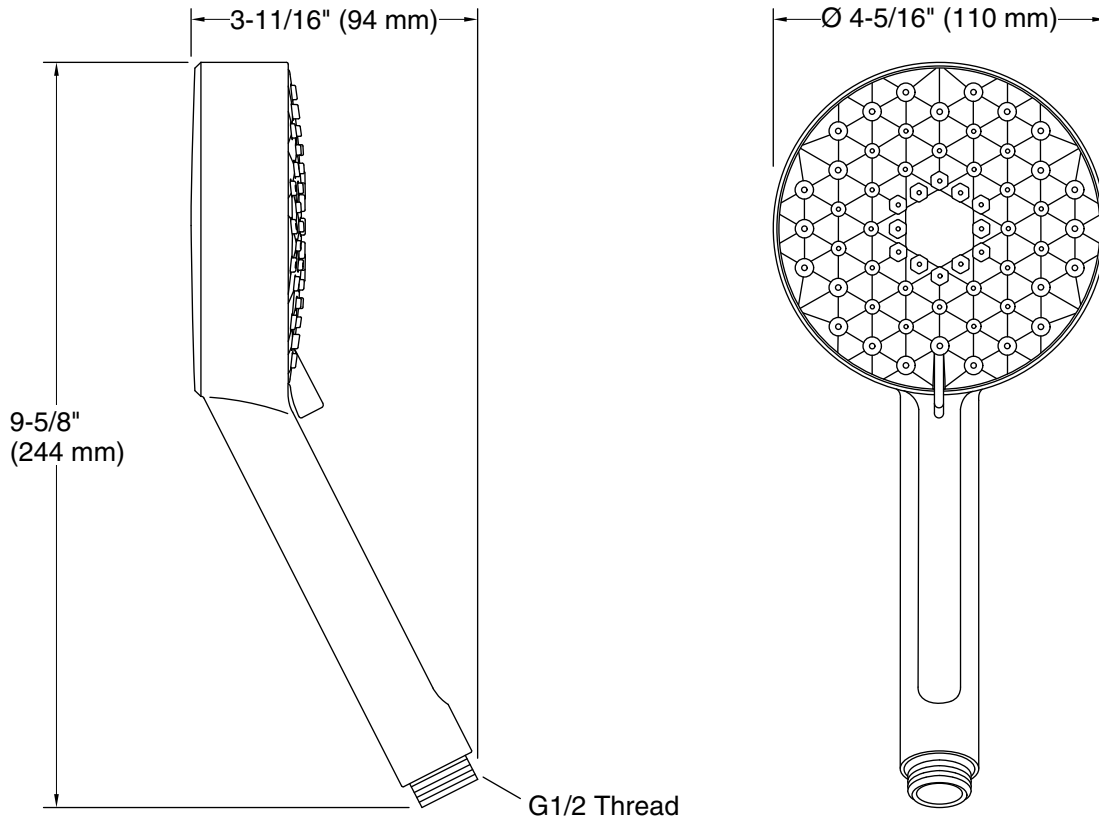

Features

- Handshower features contemporary design
- Three spray functions and ADA-compliant nonpositive shutoff
- Wide coverage spray produces an encompassing spray for everyday use
- Intense drenching spray delivers a forceful spray ideal for rinsing shampoo from hair
- Targeted spray is a focused stream for targeting sore muscles or use as a utility spray
- Thumb tab allows for a smooth transition between sprays
- Spray nozzles cover full area of sprayhead
- Combination of balance, weight, grip, and angle makes this handshower comfortable and easy to use
- MasterClean™ sprayface features an easy-to-clean surface that withstands mineral buildup
- 1.75 gpm (6.6 lpm) flow rate.

- This product can help a building earn Water Efficiency points in LEED® Green Building Rating System

Required Products/Accessories

K-8593 72" Shower Hose

or

K-9514 60" Shower Hose

or

K-45981 72" ribbon hose

Technical Information

All product dimensions are nominal.

Handshower:

Rated maximum flow: 1.75 gal/min (6.6 l/min)
Pressure: 80 psi (5.5 bar)

Notes

Install this product according to the installation instructions.