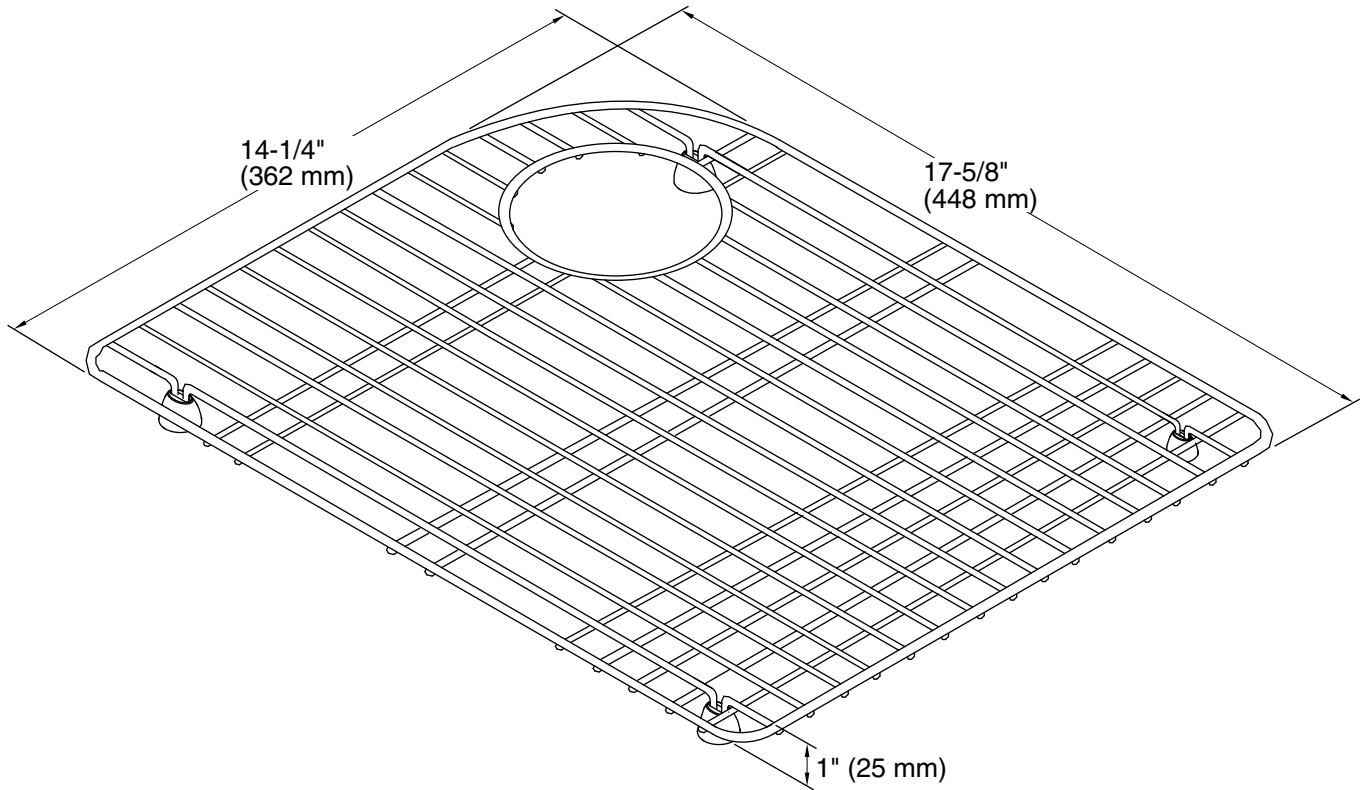

Features

- Fits in the left bowl of the K-5931 and K-5932 Executive Chef kitchen sinks
- Helps protect sink surface from daily wear
- Dishwasher-safe
- Rubber feet provide added protection

Material

- Durable stainless steel construction

Color	Code	Description
-------	------	-------------

	ST	Stainless Steel
---	----	-----------------

Technical Information

All product dimensions are nominal.

Material: Stainless Steel