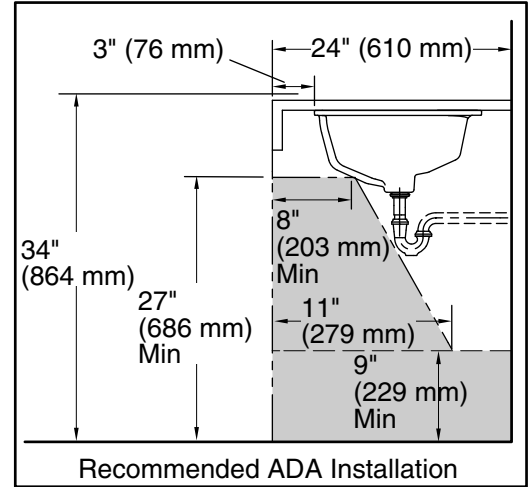

Technical Information

All product dimensions are nominal.

- Bowl configuration: Single
- Installation: Under-mount
- Bowl area (Only): Length: 17-5/8" (448 mm)
Width: 13" (330 mm)
With overflow: Yes
Water depth: 3-3/4" (95 mm)
- With overflow: Yes
- Drain hole: 1-3/4" (44 mm)
- Template: 1224722-7, required, not included