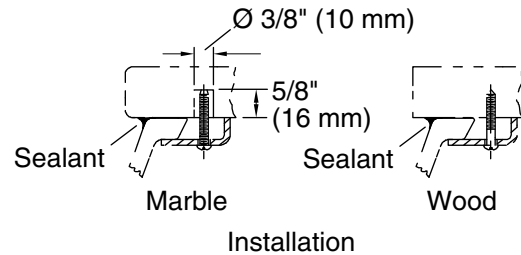

Technical Information

All product dimensions are nominal.

- Bowl configuration: Single
- Installation: Under-mount
- Bowl area (Only): Length: 17-5/8" (448 mm)
Width: 13" (330 mm)
With overflow: Yes
Water depth: 3-3/4" (95 mm)
- With overflow: Yes
- Drain hole: 1-3/4" (44 mm)
- Template: 1224722-7, required, not included