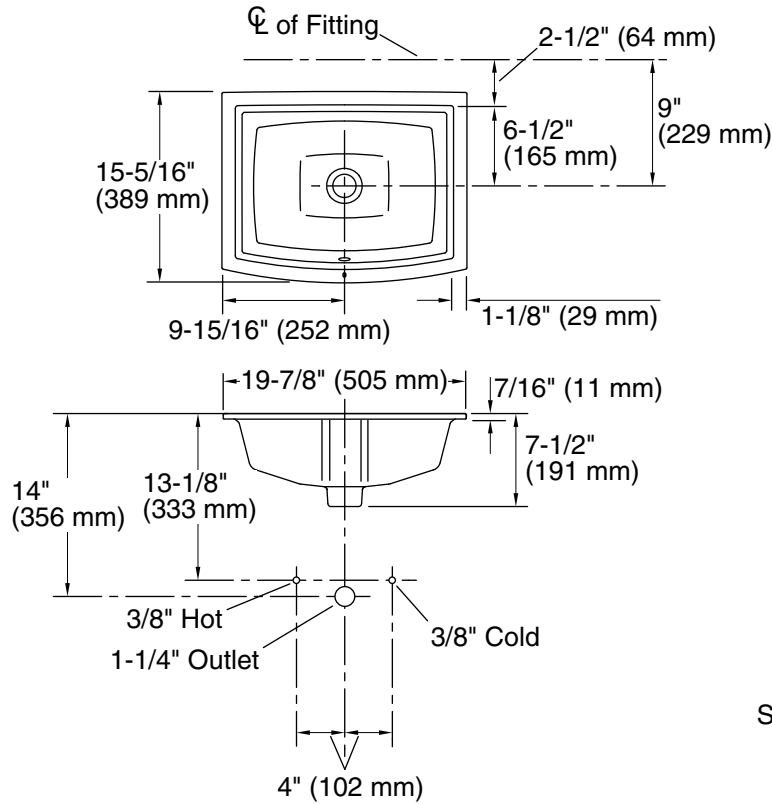

Standard Installation