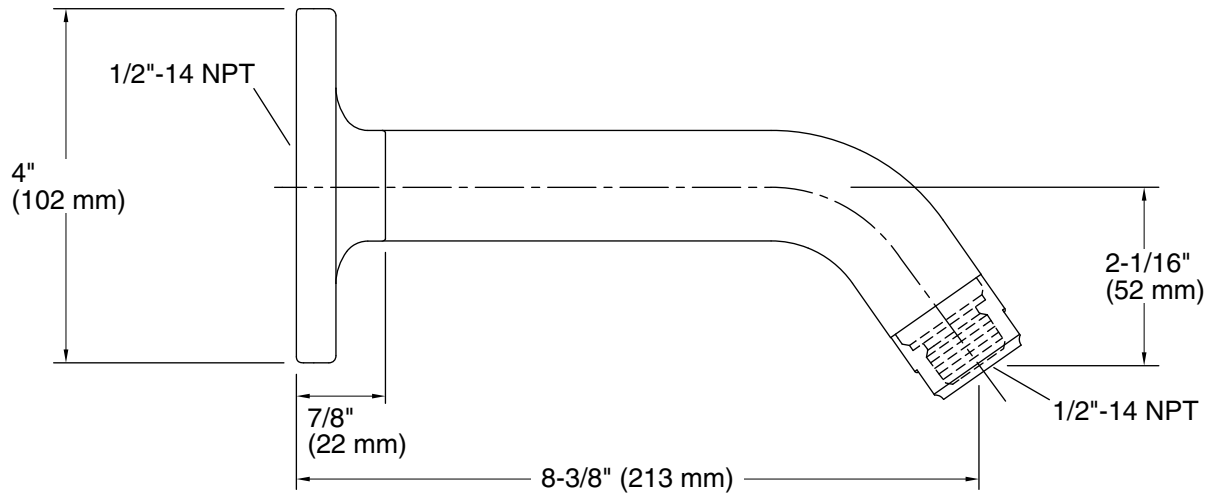

Features

- Fluid design lines for ease of cleaning
- For use with any KOHLER showerhead (sold separately)
- Metal construction

Installation

- 1/2 -14 NPT connection

Codes/Standards

ASME A112.18.1/CSA B125.1

Technical Information

All product dimensions are nominal.

Notes

Install this product according to the installation guide.