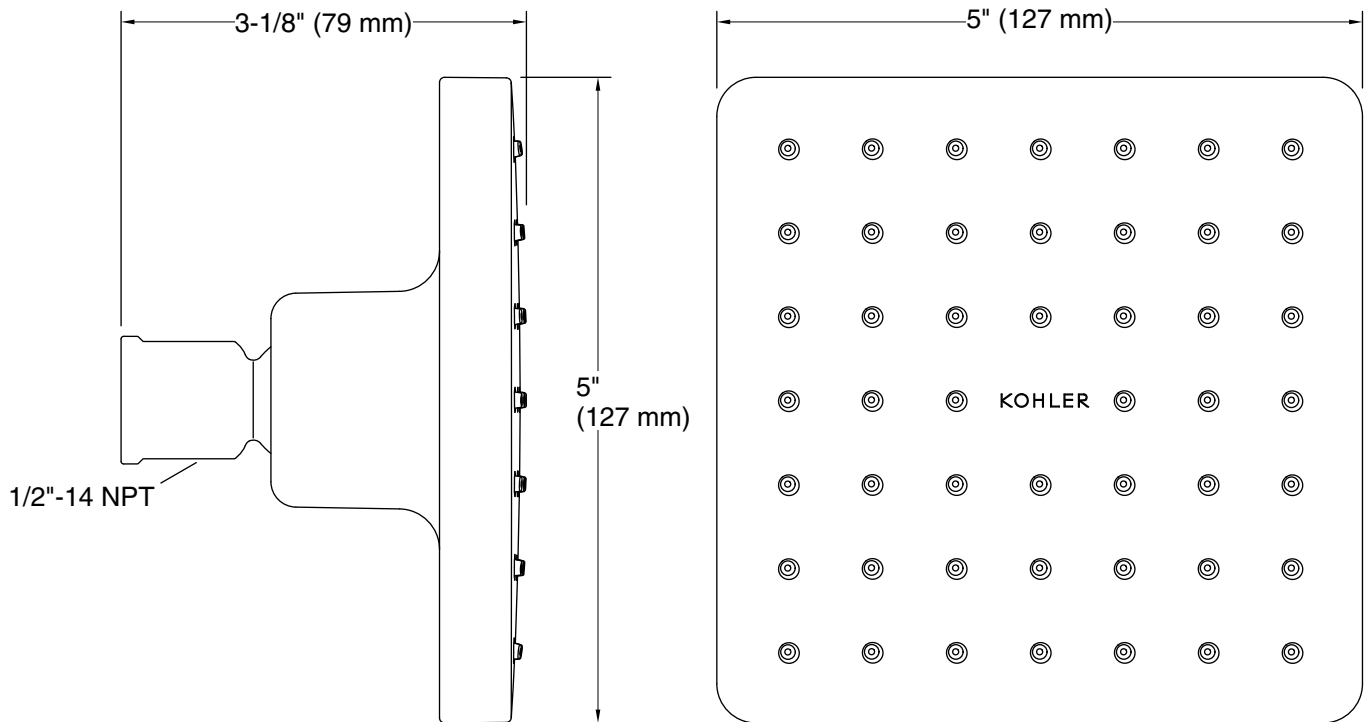

Features

- Single-function showerhead with 48 nozzle 5" (127 mm) diameter sprayface
- Optimized sprayface for maximum performance
- 2.5 gpm (9.5 lpm) maximum flow rate at 45 psi (3.1 bar)
- MasterClean™ sprayface features an easy-to-clean surface that withstands mineral buildup and maximizes spray performance
- Coordinates with other products in the Parallel collection

Installation

- 1/2 -14 NPT connection
- Wall-mount

Recommended Products/Accessories

K-7397 Shower Arm and Flange

Codes/Standards

ASME A112.18.1/CSA B125.1
DOE - Energy Policy Act 1992
IAPMO Certification

KOHLER® Faucet Lifetime Limited Warranty

Technical Information

All product dimensions are nominal.

Drain included: No

Showerhead/Body Spray:

Rated maximum flow: 2.5 gal/min (9.5 l/min)

Pressure: 45 psi (3.1 bar)

Notes

Install this product according to the installation instructions.