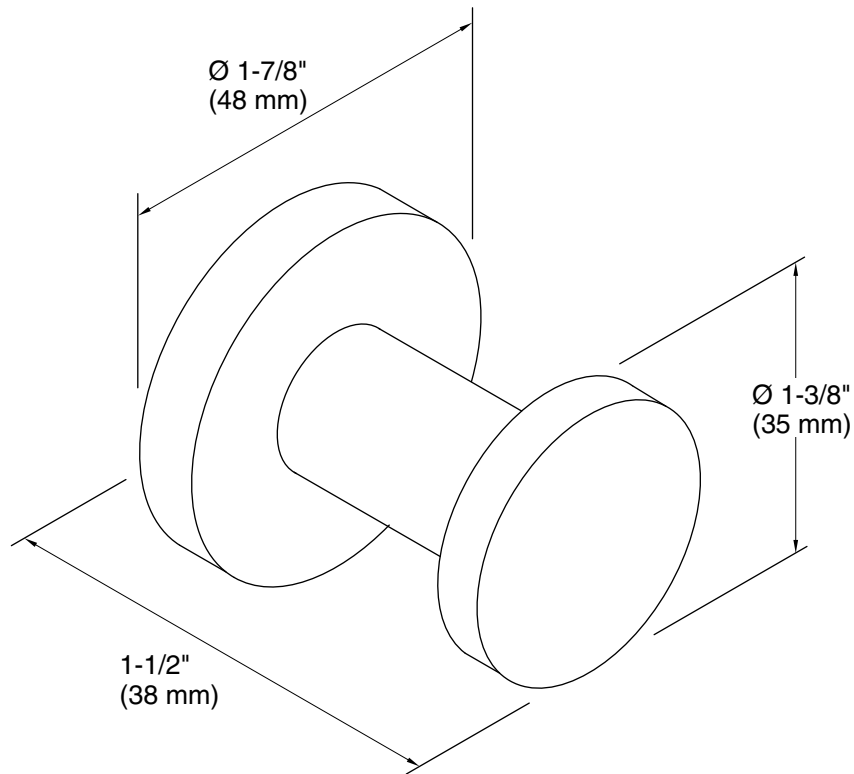

Technical Information

All product dimensions are nominal.

Material: Brass, Zinc

Notes

Install this product according to the installation guide.