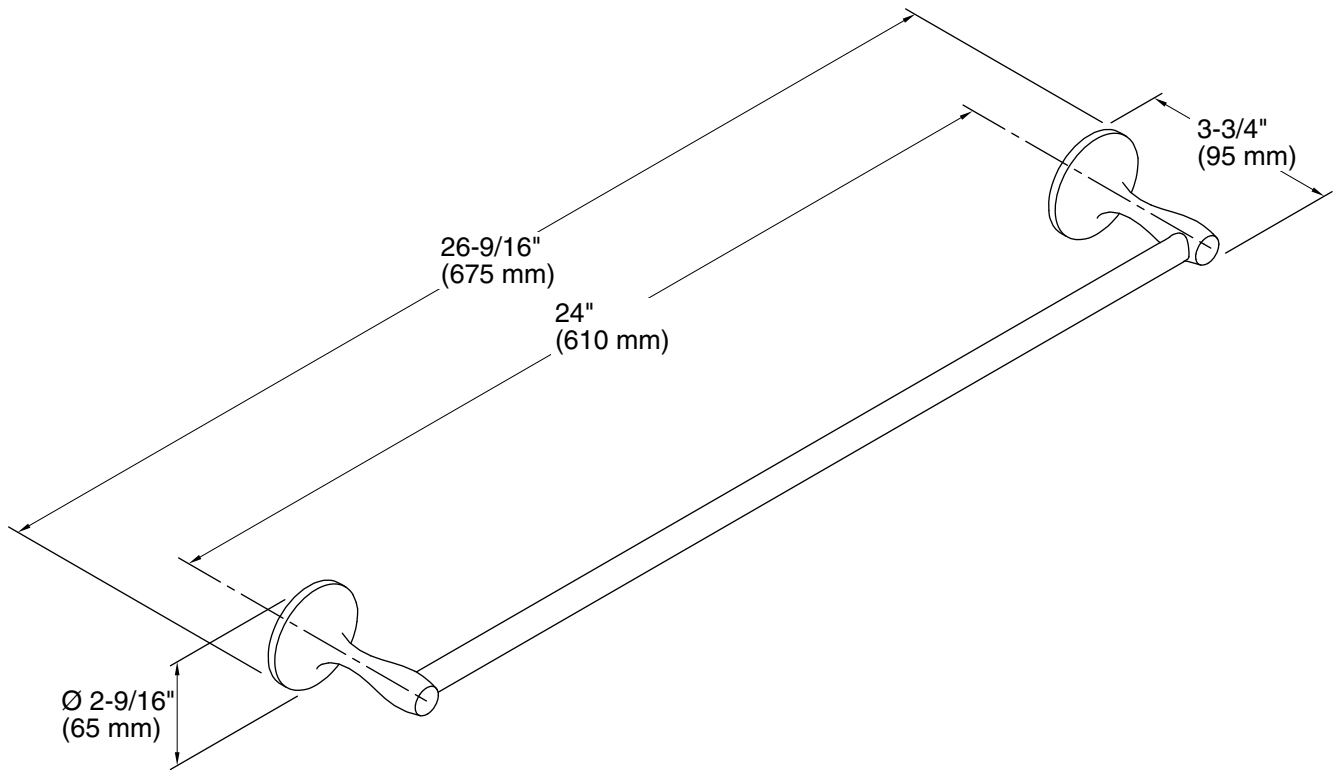

**Willamette®**  
24" Towel Bar  
K-R99801

**Features**

- Coordinates with Willamette faucets and accessories.

**Material**

- Premium metal construction for durability and reliability.
- KOHLER finishes resist corrosion and tarnishing.

### Technical Information

All product dimensions are nominal.

Material: Zinc, Stainless Steel