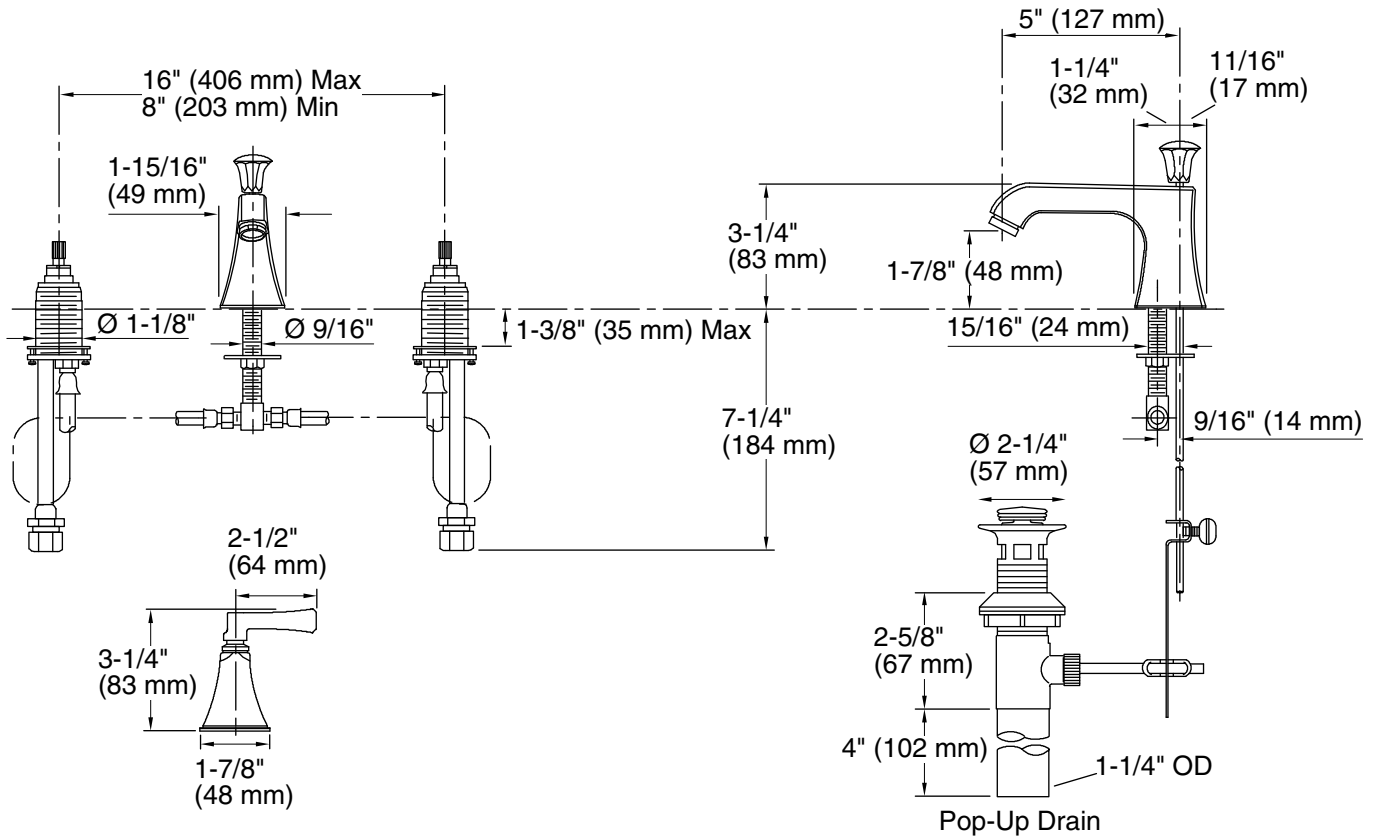

Features

- Two deco lever handles allow for both volume and temperature control
- Includes pop-up drain with 1-1/4" (32 mm) tailpiece
- 1.2 gpm (4.5 lpm) maximum flow rate at 60 psi (4.14 bar)
- 5" (127 mm) spout reach
- KOHLER ceramic disc valves exceed industry longevity standards for a lifetime of durable performance
- Coordinates with Memoirs Stately faucets, accessories, and showering components to complete your bathroom

Material

- Premium metal construction for durability and reliability
- KOHLER finishes resist corrosion and tarnishing

Installation

- Handles are preassembled on valves to simplify installation
- For 8" - 16" (203 - 406 mm) centers
- Widespread

Technical Information

All product dimensions are nominal.

Faucet:

Flow rate: 1.2 gal/min (4.5 l/min)

Pressure: 60 psi (4.1 bar)

Drain included: Yes

Spout:

Spout reach: 5" (127 mm)