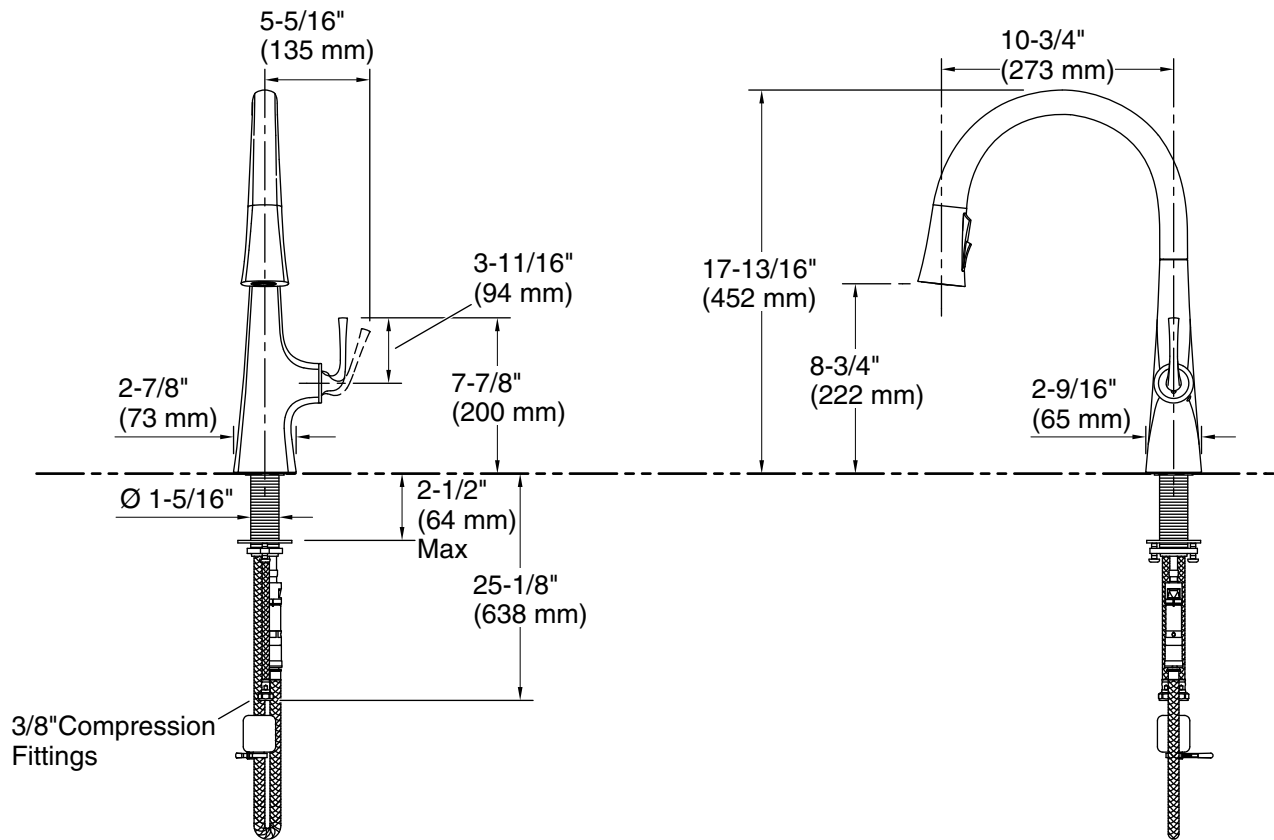

## Adapters, Rough-in and Extension Kits

1012715 Range: 2-1/2" (64 mm) - 4-5/8" (118 mm)

### Technical Information

All product dimensions are nominal.

Valve body: Plastic

Drain included: No

### Spout:

Spout reach: 10-3/4" (273 mm)