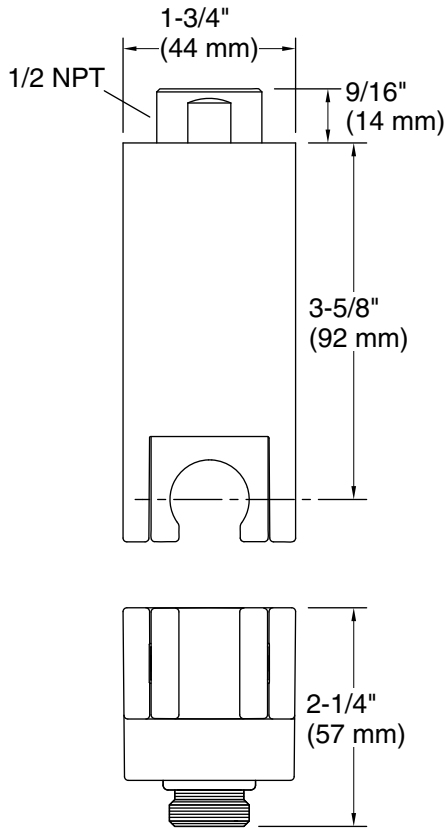

KOHLER[®] Faucets

Wall-mount handshower holder with supply elbow and check valve

Statement[®]
K-26310

Features

- For use with a handshower and hose (sold separately)
- Includes check valve for backflow prevention
- Handshower holder fits most handshowers
- Coordinates with other products in the Statement collection

2-25-2024 21:57 - US

THE BOLD LOOK
OF **KOHLER**[®]

Technical Information

All product dimensions are nominal.

Drain included: No