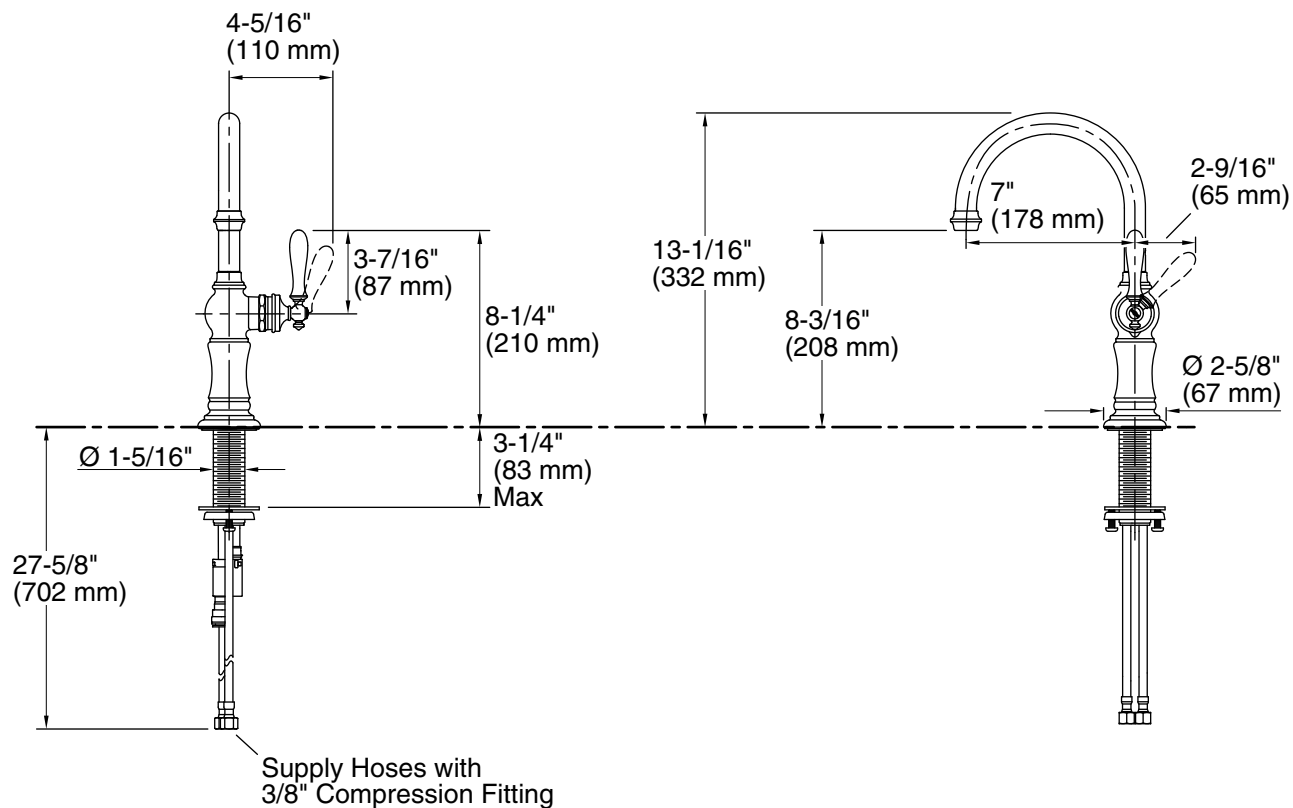

Features

- High-arch spout with 360° spout rotation offers superior clearance for filling pots and cleaning.
- KOHLER ceramic disc valves exceed industry longevity standards for a lifetime of durable performance.
- Single lever handle is simple to use and makes adjusting water temperature easy.
- Temperature memory allows faucet to be turned on and off at the temperature set during prior usage.
- Flexible connections for easy installation.
- 1.5 gpm (5.7 lpm) maximum flow rate at 60 psi (4.14 bar).

Adapters, Rough-in and Extension Kits

1012715 Range: 3-1/4" (83 mm) -
5-3/8" (137 mm)

Recommended Products/Accessories

1054432 1.5 GPM (5.7 l/min) Aerator Kit
K-77685 Single-Cartridge Water Filtration System
K-77686 Double-Cartridge Water Filtration System
K-77687 single replacement filter cartridge
K-77688 Replacement Filter Cartridges, Two-Pack
K-23723 Faucet cleaner

Technical Information

All product dimensions are nominal.

Spout:

Spout reach: 7" (178 mm)

Notes

Install this product according to the installation guide.

ADA, CSA B651 compliant when installed to the specific requirements of these regulations.