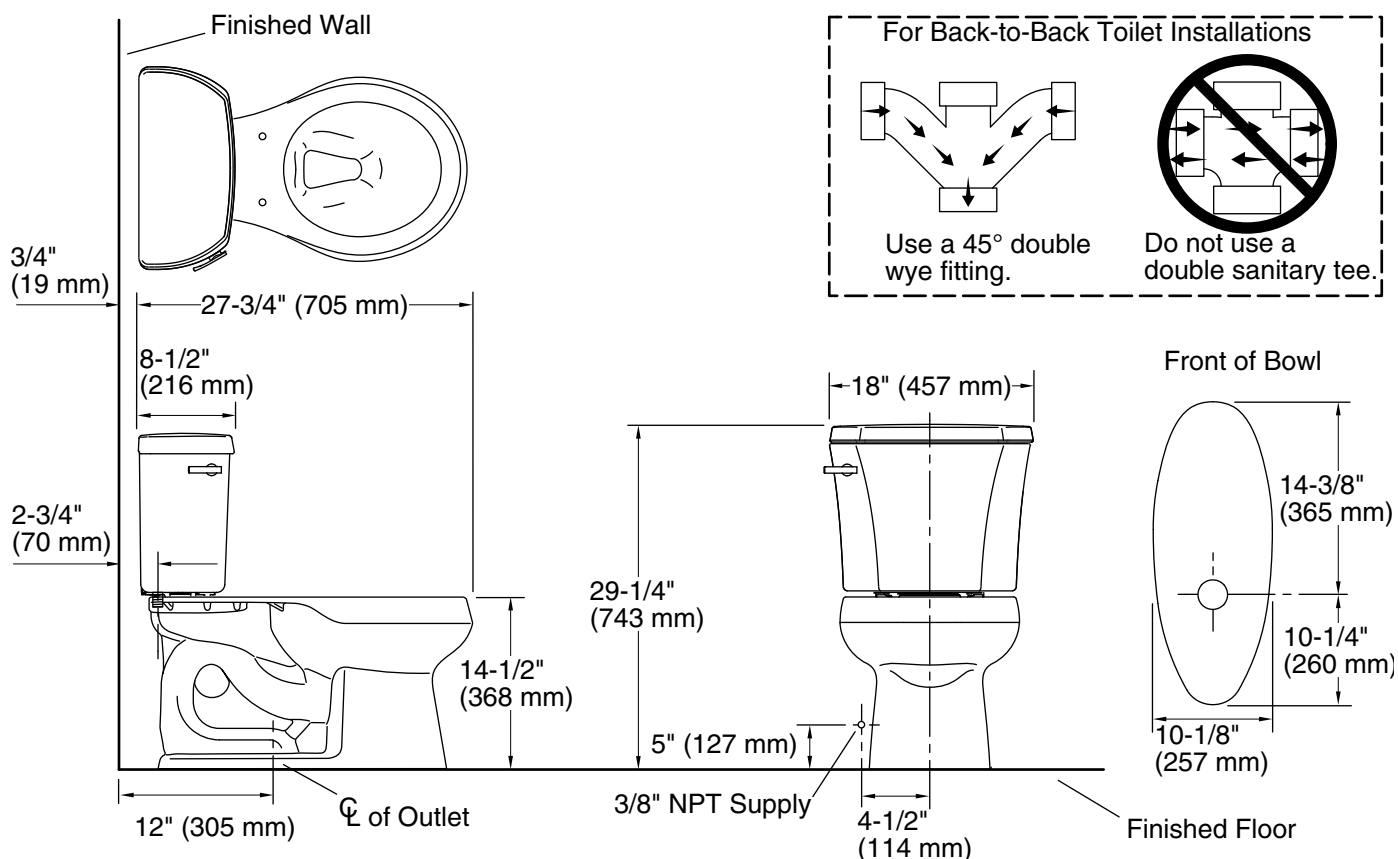

Technical Information

All product dimensions are nominal.

Toilet type:	Floor-mount
Waste Outlet:	Floor
Bowl shape:	Round-front
Flush type:	Class Five
Trap passageway:	2-1/8" (54 mm)
Water surface size:	10-1/2" x 7-3/4" (267 mm x 197 mm)
Rim to water surface:	5-1/4" (133 mm)
Rough-in:	12" (305 mm)
Seat-mounting holes:	5-1/2" (140 mm)

Notes

Install this product according to the installation instructions.

For back-to-back toilet installations: Use only a 45° double wye fitting.