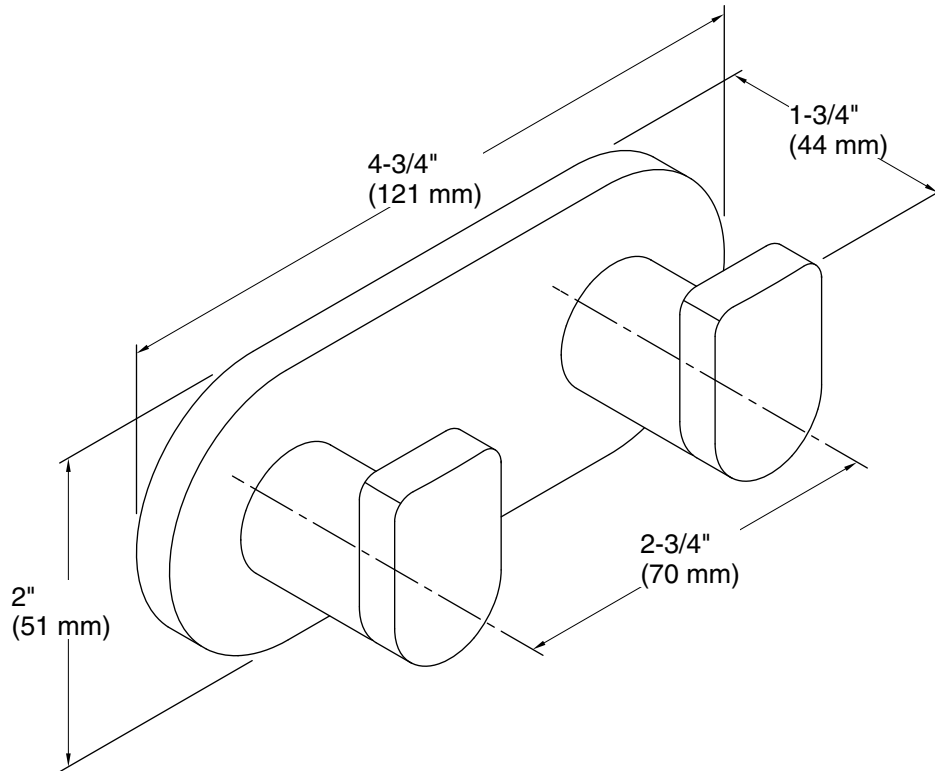

Color	Code	Description
	CP	Polished Chrome
	BL	Matte Black
	2MB	Vibrant™ Brushed Moderne Brass
	TT	Vibrant Titanium

Technical Information

All product dimensions are nominal.

Material: Zinc, Brass

Notes

Install this product according to the installation guide.