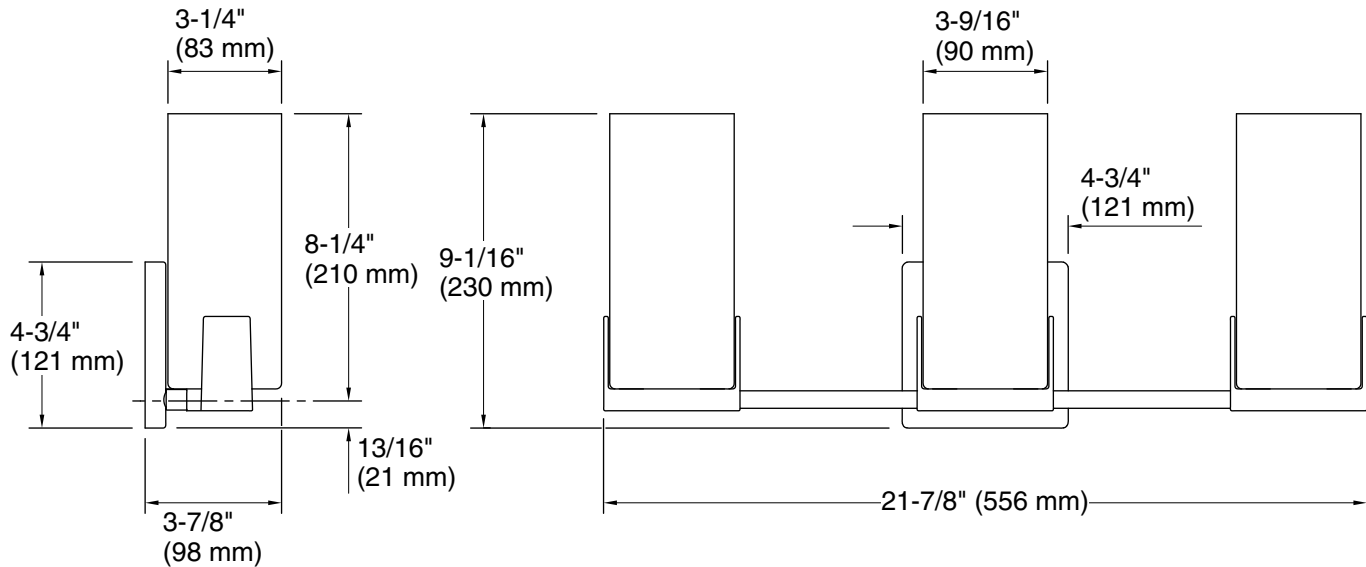

Required Electrical Service

One circuit required.

120 V, 60 Hz

Notes

Install this product according to the installation instructions.

Technical Information

All product dimensions are nominal.

Installation Type:	Wall-mount
Material:	Glass, Steel, Aluminum, Zinc
Number of Lights:	3
Lighting Type:	Socket-based
Socket Type:	E-26 Medium
Number of Shades:	3
Shade Type:	Frosted Glass