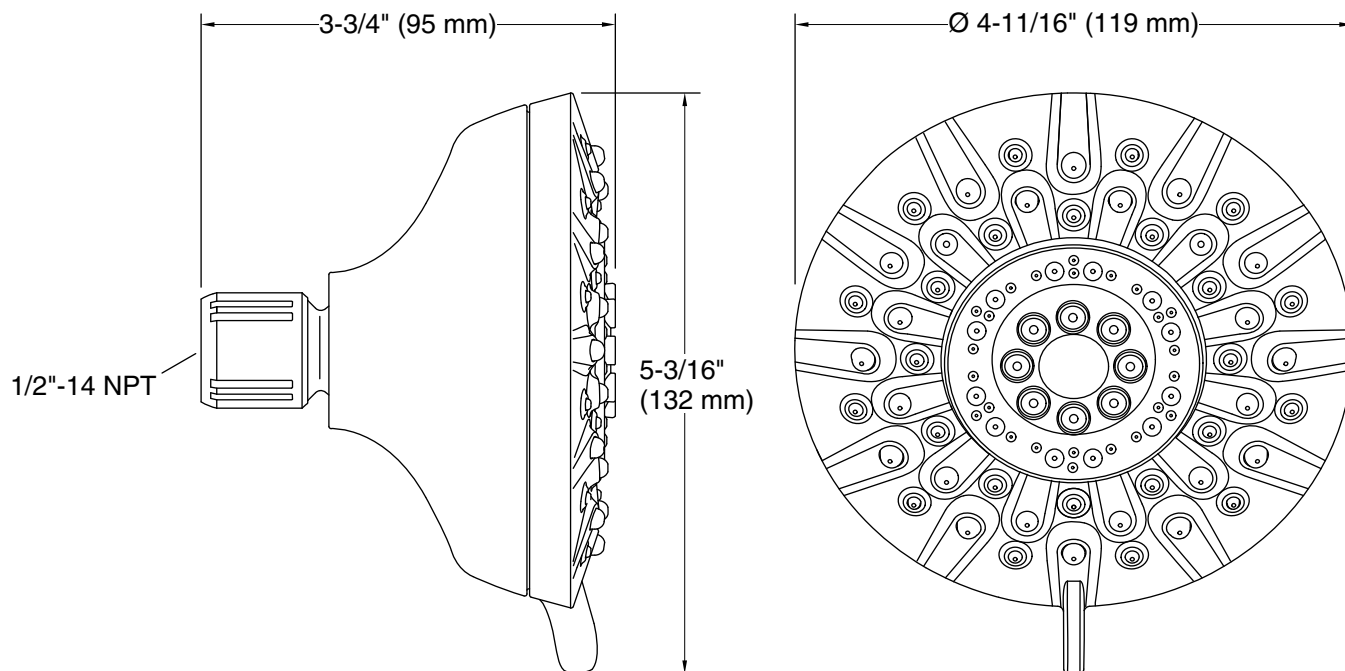

Technical Information

All product dimensions are nominal.

Drain included: No

Showerhead/Body Spray:

Rated maximum flow: 1.75 gal/min (6.6 l/min)

Pressure: 45 psi (3.1 bar)

Notes

For use with automatic compensating valves rated at 1.5 gal/min (5.7 l/min) or less.

Install this product according to the installation instructions.