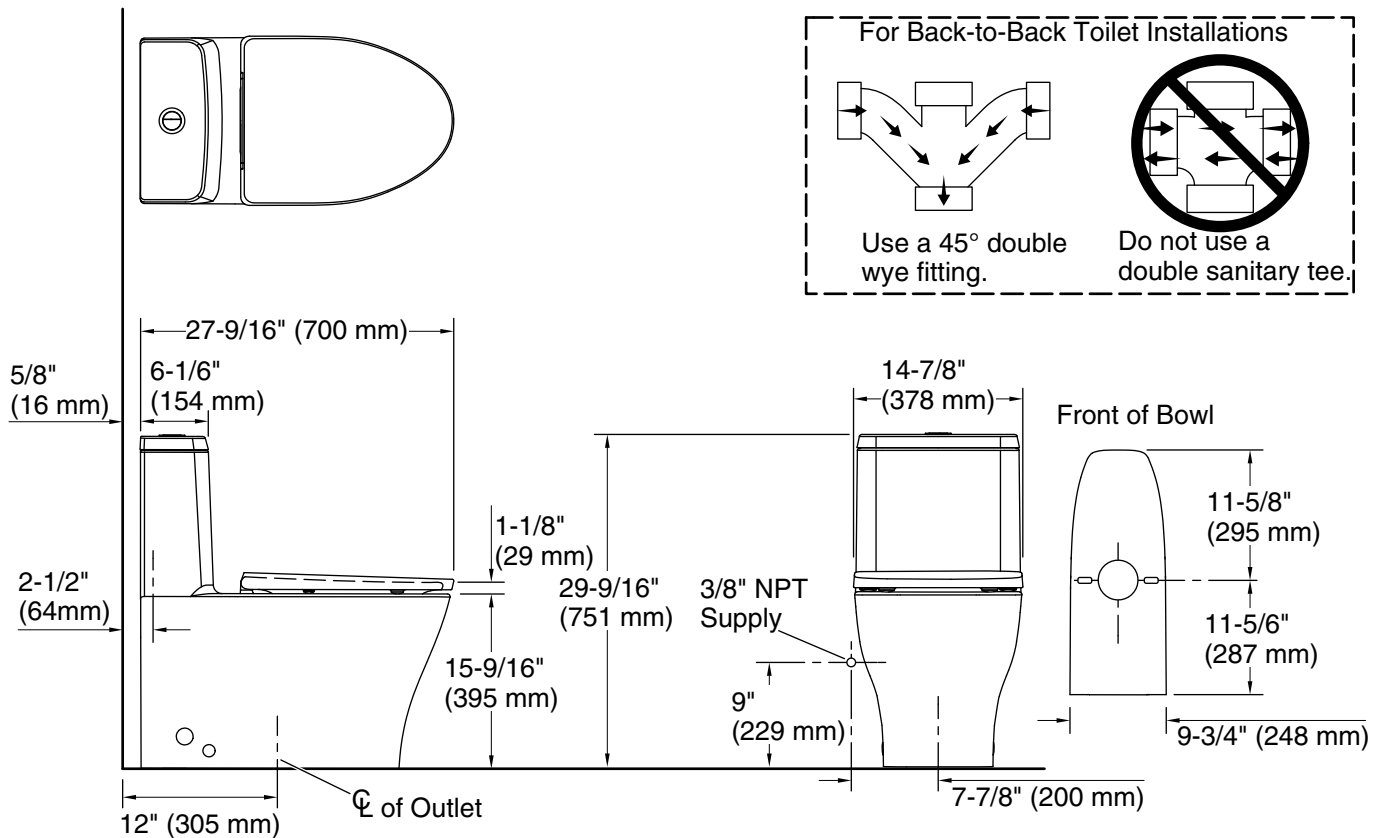

KOHLER®

Reach™ Curv One-piece compact elongated dual-flush toilet K-23188

Features

- One-piece toilets integrate the tank and bowl into a seamless, easy-to-clean design.
- Compact elongated bowl offers added comfort while occupying the same space as a round-front bowl.
- Standard height.
- Top-mount dual-flush actuator offers a choice of 0.8 or 1.28 gpf (3.0 or 4.8 lpf).
- 2" (51 mm) fully glazed trapway.
- Fully skirted trapway simplifies cleaning.
- Quiet-Close™ elongated seat closes quietly.
- Alternative option available: Reach Curv with hidden cord design (K-23188-HC).

Installation

- Standard 12" (305 mm) rough-in.
- Supply line sold separately.

Recommended Products/Accessories

1023457 Wax Ring/Hardware Kit
1265114 Connector Hose

Included Components

Additional Components:
1422716 Slow Close Seat

THE BOLD LOOK
OF **KOHLER**®

Technical Information

All product dimensions are nominal.

Toilet type:	Floor-mount
Waste Outlet:	Floor
Bowl shape:	Compact elongated
Flush type:	Siphon jet
Trap passageway:	2" (51 mm)
Water Consumption	
Full:	1.28 gpf (4.8 lpf)
Reduced:	0.8 gpf (3 lpf)
Water surface size:	7-3/4" x 5-3/4" (197 mm x 146 mm)
Rim to water surface:	5-13/16" (148 mm)
Rough-in:	12" (305 mm)
Seat-mounting holes:	5-1/2" (140 mm)
Template:	Footprint, 1392770-7, not required, included