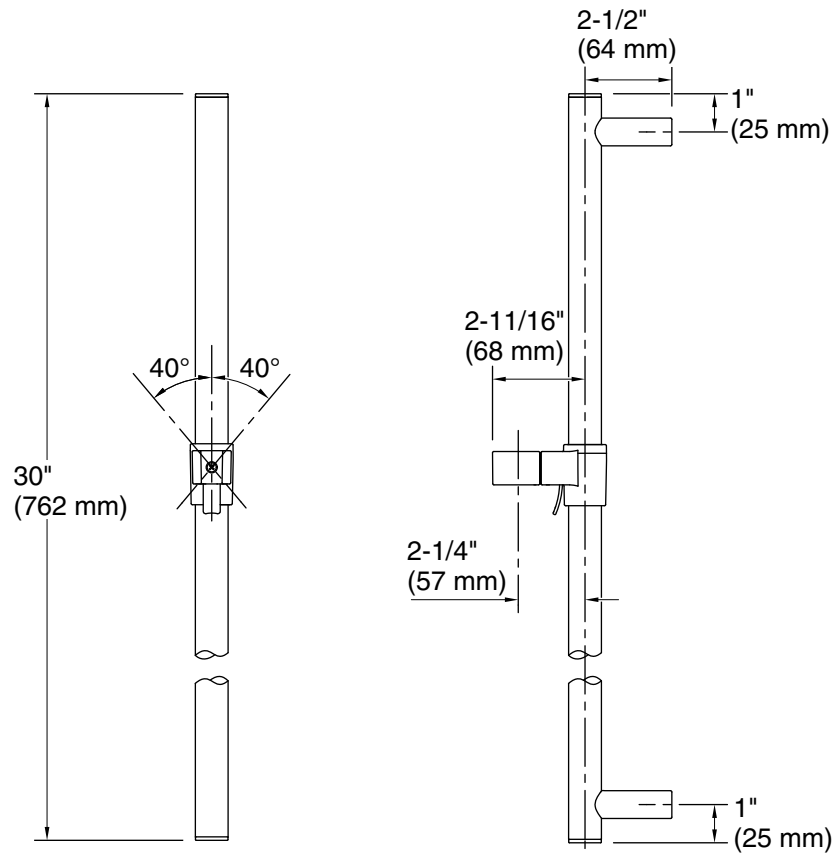

Features

- 30" (762 mm) adjustable slidebar supports handshower at desired height for a customized showering experience

Material

- Durable metal construction
- KOHLER finishes resist corrosion and tarnishing

Recommended Products/Accessories

- 1109083 Escutcheon
- 1032501 Escutcheon, round
- 1032502 Escutcheon, round
- 1032503 Escutcheon, square

ADA

Codes/Standards

ASME A112.18.1/CSA B125.1
ADA
ICC/ANSI A117.1

Technical Information

All product dimensions are nominal.

Notes

Install this product according to the installation guide.

ADA compliant when installed to the specific requirements of these regulations.