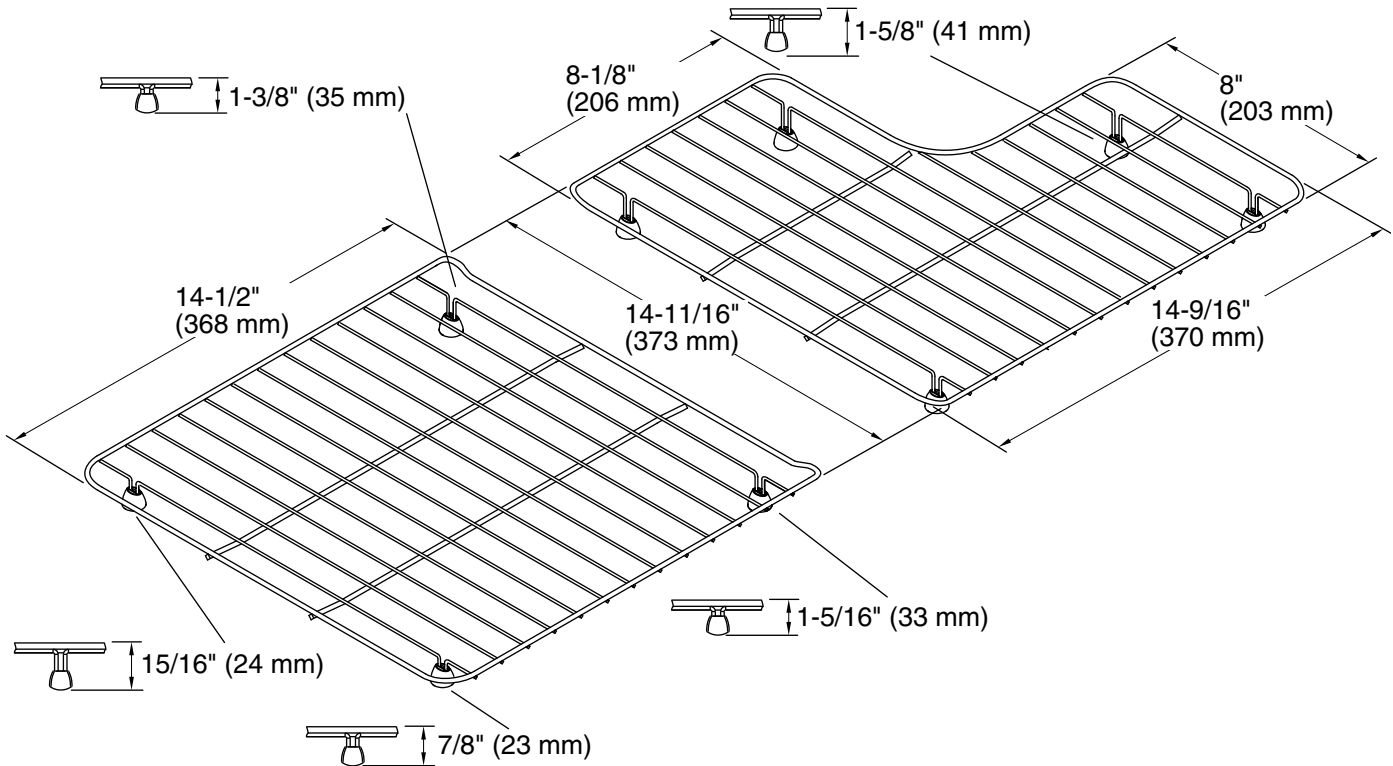

Whitehaven®

Sink racks for 36" Whitehaven®
K-6639

Features

- Fits in the bowl of the K-6488 and K-6489 Whitehaven kitchen sinks.
- Includes left and right racks.
- Durable, electro-polished stainless-steel construction.
- Helps protect sink surface from daily wear.
- Dishwasher-safe.
- Rubber feet provide added protection.

Color	Code	Description
	ST	Stainless Steel

Technical Information

All product dimensions are nominal.

Material: Stainless Steel