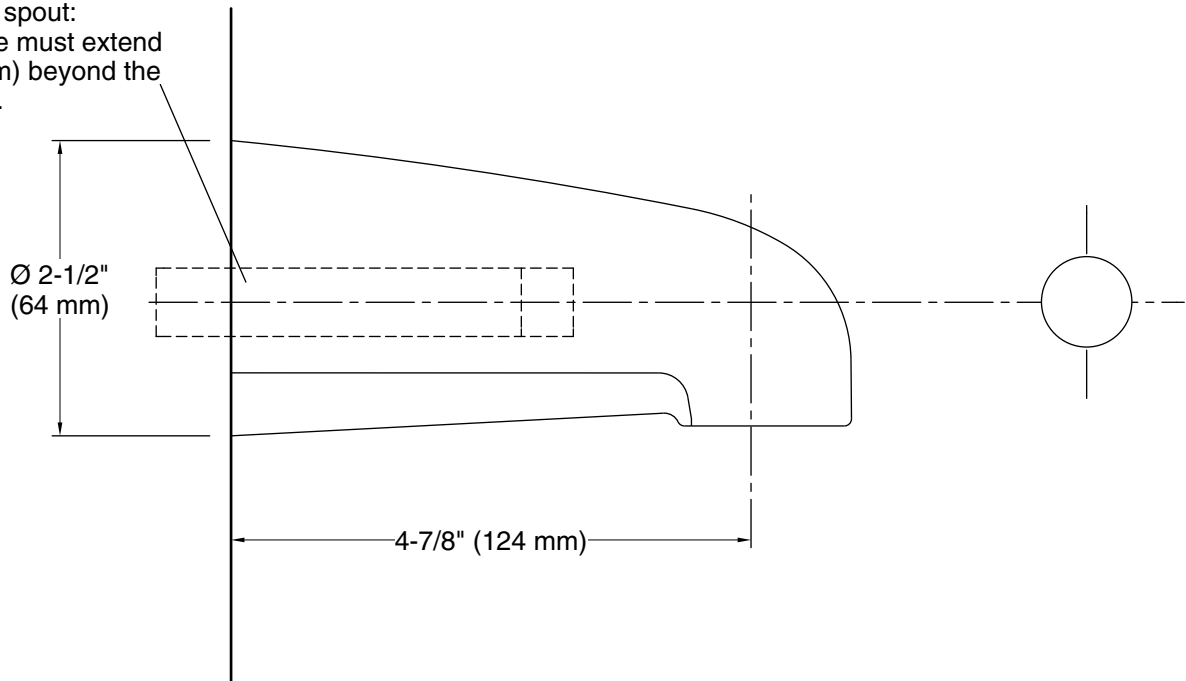

Features

- 4-5/8" (117 mm) nondiverter bath spout with 1/2" NPT connection
- Coordinates with Devonshire faucets, accessories, and showering components to complete your bathroom

Material

- KOHLER finishes resist corrosion and tarnishing
- Premium metal construction for durability and reliability

For threaded spout:
1/2" NPT pipe must extend
3-5/8" (92 mm) beyond the
finished wall.

Technical Information

All product dimensions are nominal.

Notes

Install this product according to the installation guide.