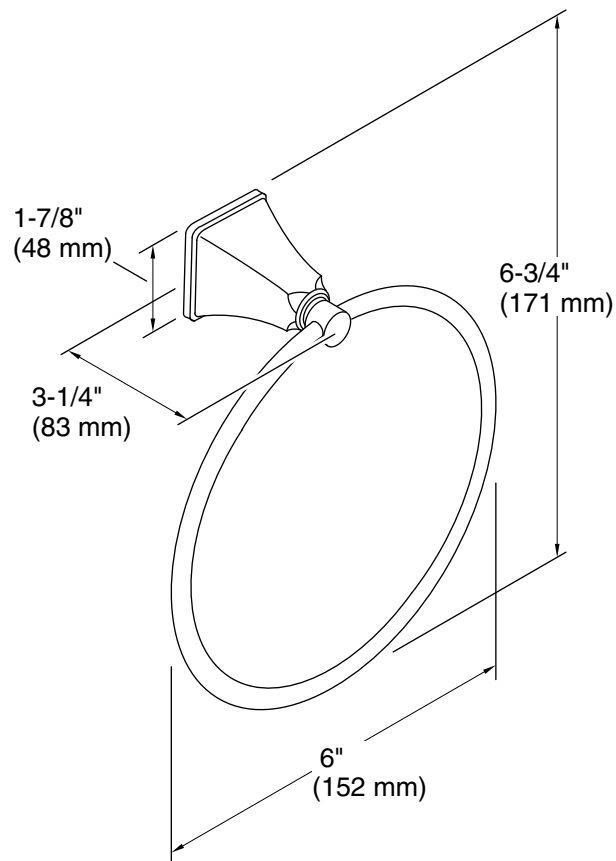

Color tiles intended for reference only.

Color	Code	Description
	CP	Polished Chrome
	BN	Vibrant™ Brushed Nickel
	BV	Vibrant™ Brushed Bronze

Technical Information

All product dimensions are nominal.

Installation Type: Wall-mount