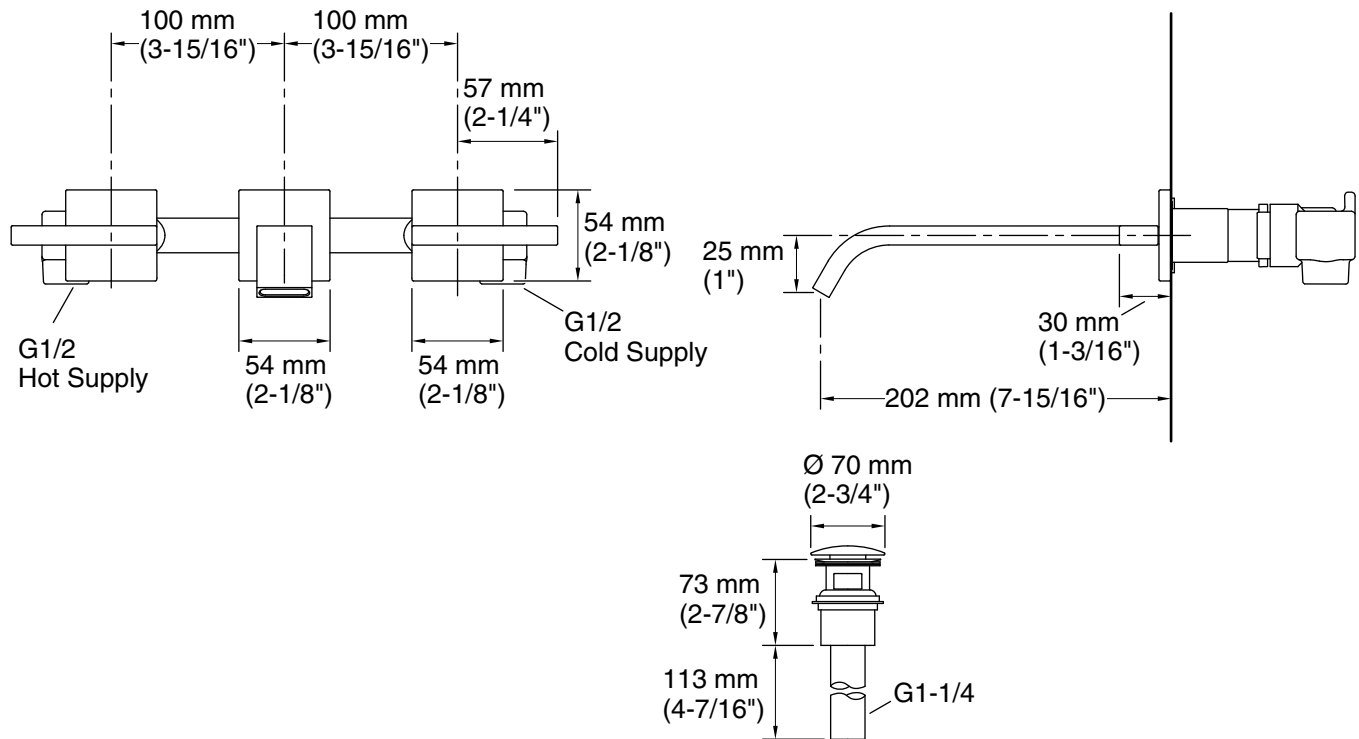

Features

- Quality brass construction
- Showerheads feature an air induction system that makes each drop feel bigger and perform better
- MasterClean sprayface with translucent nozzles for ease of cleaning
- 0.5 bar
- Required items: 300mm ceiling arm E10043-CP or Wall arm 1190093-CP

Color tiles intended for reference only.

Color	Code	Description
-------	------	-------------

	CP	Polished Chrome
--	----	-----------------

Technical Information

All product dimensions are nominal.

Faucet:

Flow rate: 1.85 gal/min (7 l/min)

Pressure: 60 psi (4.1 bar)

Spout:

Spout reach: 7-15/16" (202 mm)

Handle clearance: 2-1/4" (58 mm)

Notes

Install this product according to the installation instructions.