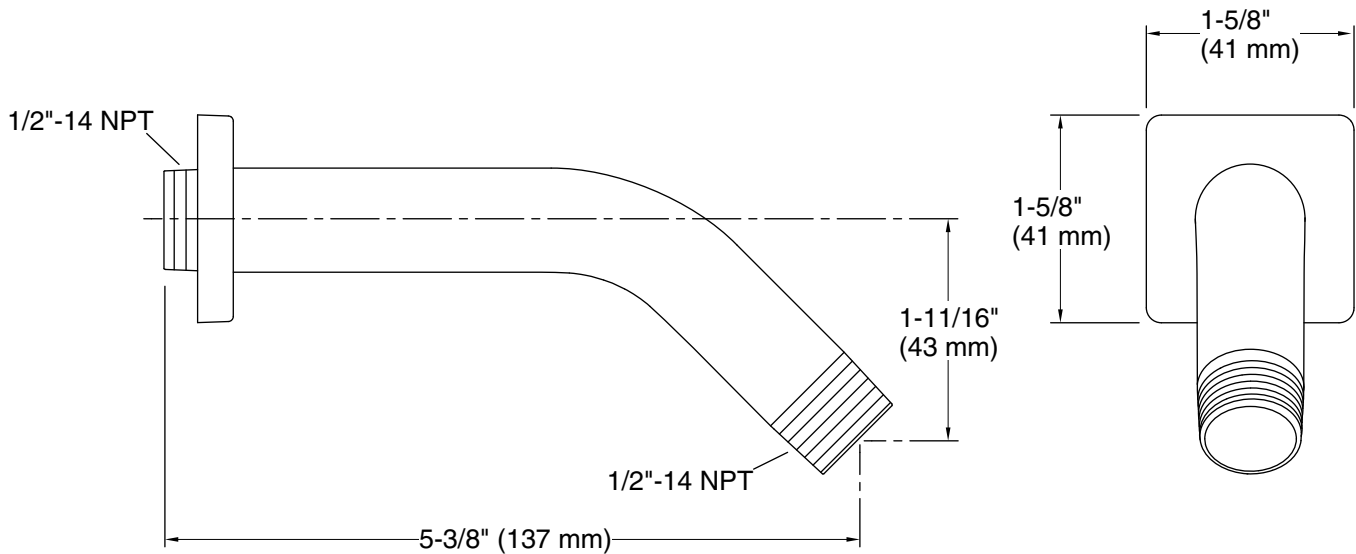

Features

- 1/2" NPT connection
- Coordinates with other products in the Honesty collection
- 5-3/4" x 5-1/3" x 2-11/16"

Material

- Brass

Recommended Products/Accessories

K-23723 Faucet cleaner

Codes/Standards

Technical Information

All product dimensions are nominal.

Notes

Install this product according to the installation guide.