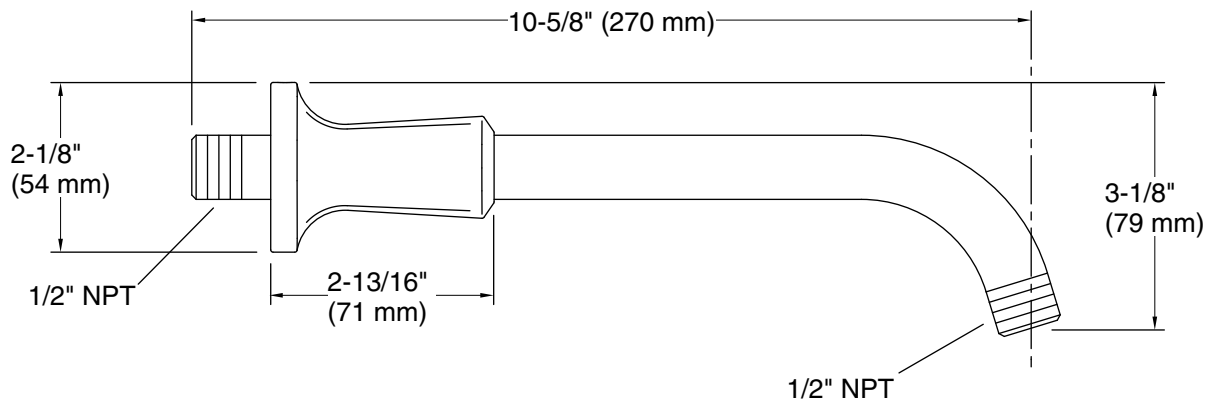

### Features

- Arm features 10#" reach
- 1/2" NPT connection
- Fluid design lines for ease of cleaning
- For use with any KOHLER showerhead (sold separately)
- Coordinates with Margaux faucets, accessories, and showering components to complete your bathroom

### Installation

- Wall-mount

**Technical Information**

All product dimensions are nominal.

**Notes**

Measure your actual product for roughing-in details.