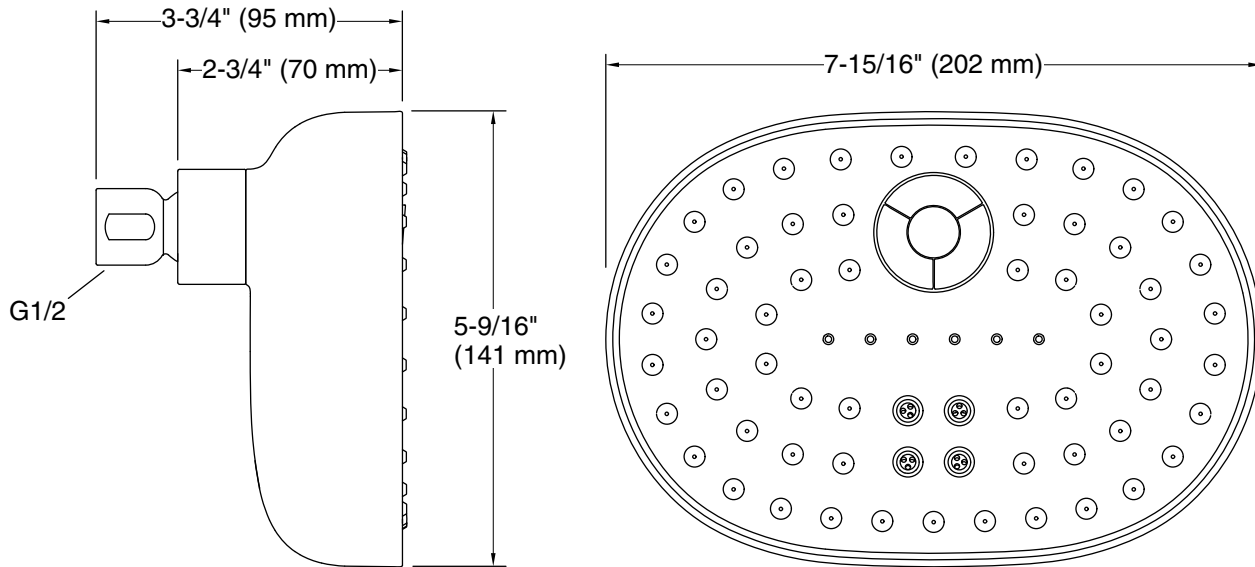

### Installation

- 1/2" -14 NPT connection
- Wall-mount
- Shower arm and flange sold separately

### Technical Information

All product dimensions are nominal.