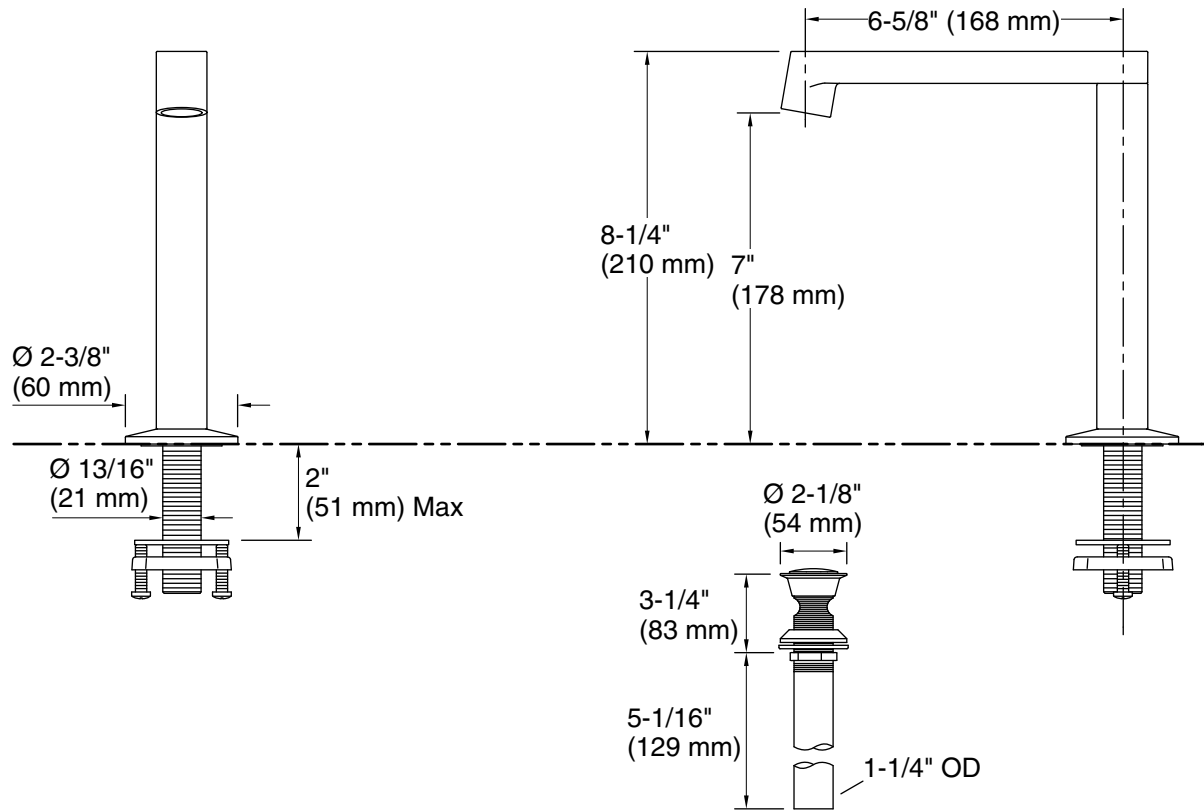

Technical Information

All product dimensions are nominal.

Faucet:

Flow rate: 1.2 gal/min (4.5 l/min)

Pressure: 60 psi (4.1 bar)

Drain included: Yes

Spout:

Spout reach: 6-5/8" (168 mm)

Notes

Install this product according to the installation instructions.