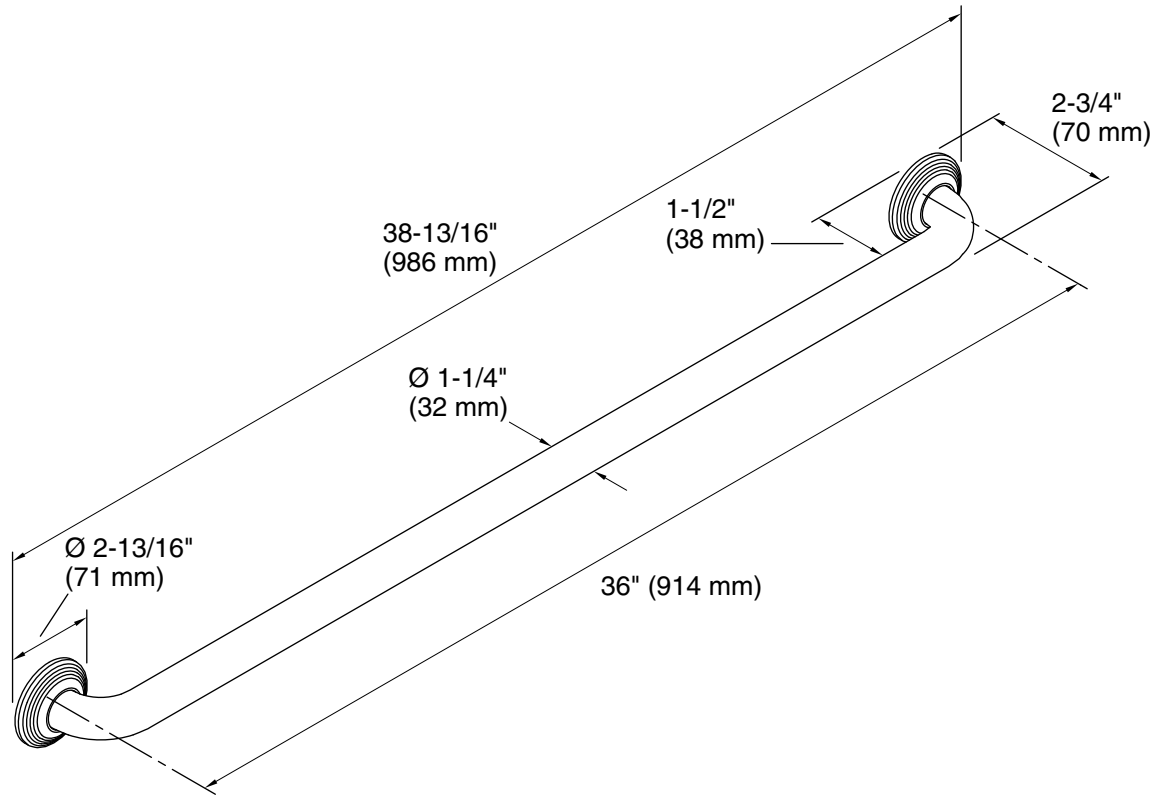

## Technical Information

All product dimensions are nominal.

Installation Type: Wall-mount

Material: Metal