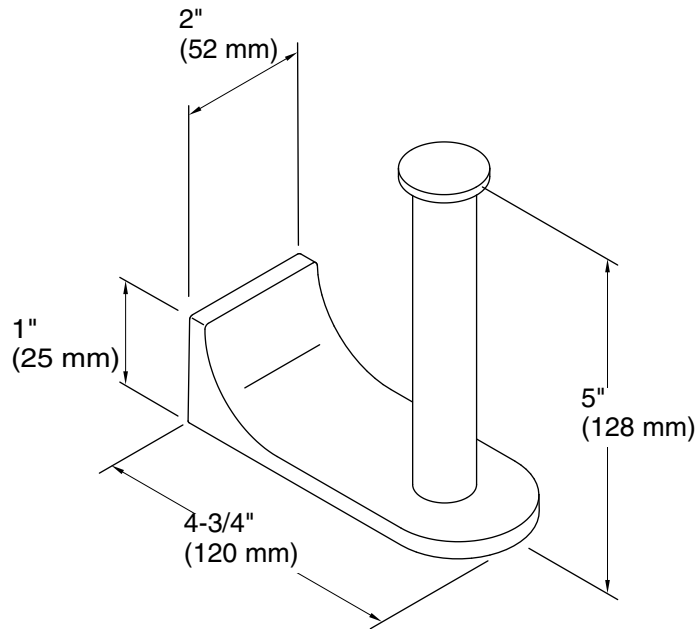

Features

- Vertical holder makes changing toilet paper quick and simple
- Coordinates with Loure faucets, accessories, and showering components to complete your bathroom

Material

- Premium metal construction for durability and reliability
- KOHLER finishes resist corrosion and tarnishing

Color	Code	Description
	CP	Polished Chrome
	SN	Vibrant™ Polished Nickel
	BN	Vibrant™ Brushed Nickel

Technical Information

All product dimensions are nominal.

Material: Metal

Notes

Install this product according to the installation guide.