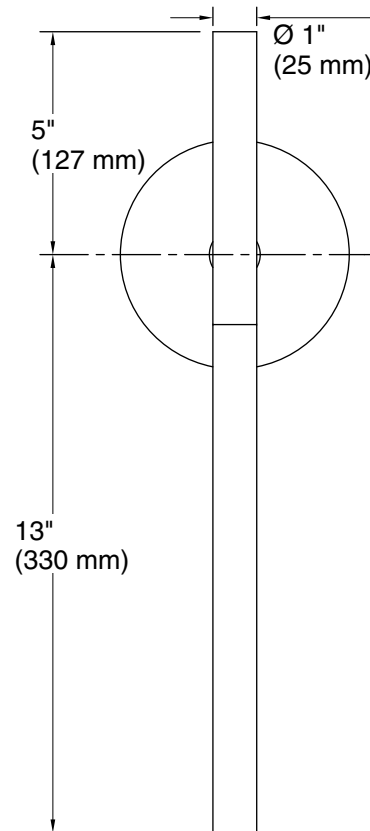

Required Electrical Service

One circuit required.

Lights: 120 V, 60 Hz

Technical Information

All product dimensions are nominal.

Material: Steel, Aluminum, Glass

Number of Lights: 1

Lighting Type: Integrated LED

Number of Shades: 2

Shade Type: Glass - frosted

Electrical component rating: LED: 60 Hz, 10 W, 500 Lumens, 3000K