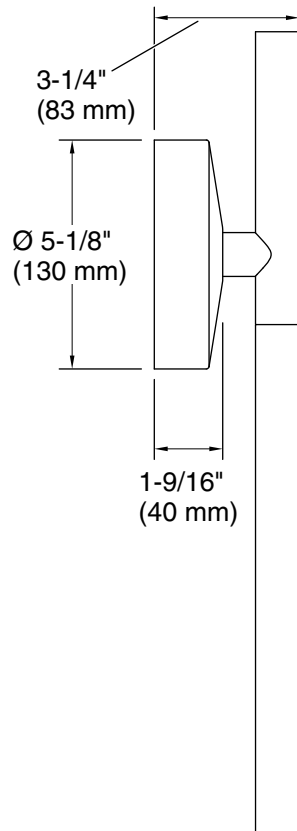

Required Electrical Service

One circuit required.

Lights: 120 V, 60 Hz

Technical Information

All product dimensions are nominal.

Material: Steel, Aluminum, Glass

Number of Lights: 1

Lighting Type: Integrated LED

Number of Shades: 2

Shade Type: Glass - frosted

Electrical component rating: LED: 60 Hz, 10 W, 500 Lumens, 3000K