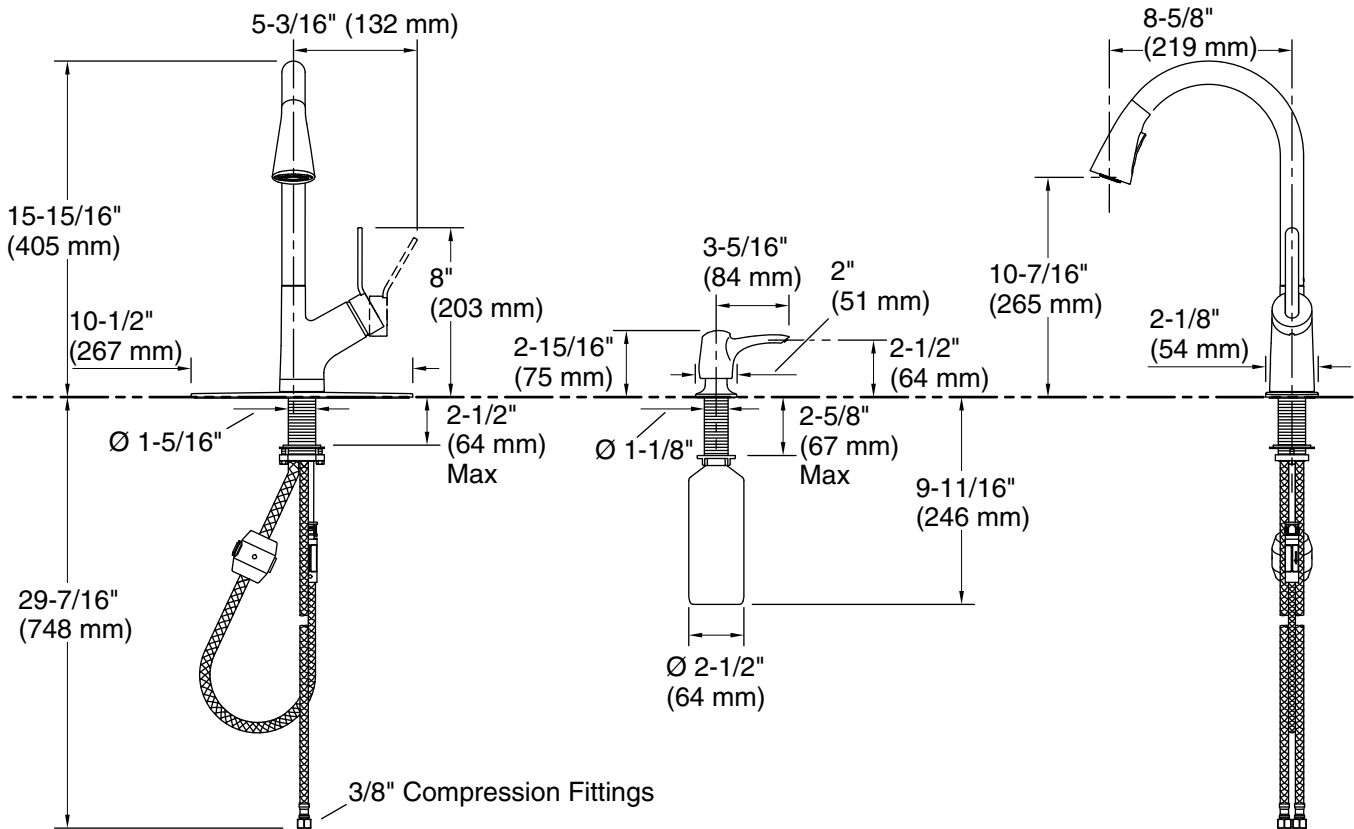

Features

- Two-function pull-down sprayhead allows you to switch from aerated stream to Sweep® spray.
- Sweep® spray features specially angled nozzles that form a wide, powerful blade of water to sweep your dishes and sink clean.
- DockNetik® magnetic docking system securely locks the sprayhead into place when not in use.
- ProMotion® technology's light, quiet braided hose and swiveling ball joint make the pull-down sprayhead easier and more comfortable to use.
- MasterClean™ sprayface features an easy-to-clean surface that withstands mineral buildup.
- High-arch spout offers vertical clearance for tall cookware and pitchers.
- Single lever handle makes adjusting water temperature easy.
- KOHLER ceramic disc valves exceed industry longevity standards for a lifetime of durable performance.
- 1.5 gpm (5.7 lpm) maximum flow rate at 60 psi (4.14 bar).
- Box includes: Assembled faucet, supply lines, escutcheon plate, top-fill soap/lotion dispenser.

Material

- Premium metal construction for durability and reliability.
- Select KOHLER finishes feature ScratchShield® technology which withstands even the toughest daily use.

Installation

- Installs with 1-, 2-, 3-, or 4- hole sink (escutcheon plate included).
- Flexible supply lines and quick-connect fittings simplify installation.
- Longer shank works with countertops up to 2½" inches thick and is easy to install.

Technical Information

All product dimensions are nominal.

Drain included: No

Notes

Install this product according to the installation instructions.

ADA compliant for faucet handles only.

ADA, CSA B651 compliant when installed to the specific requirements of these regulations.