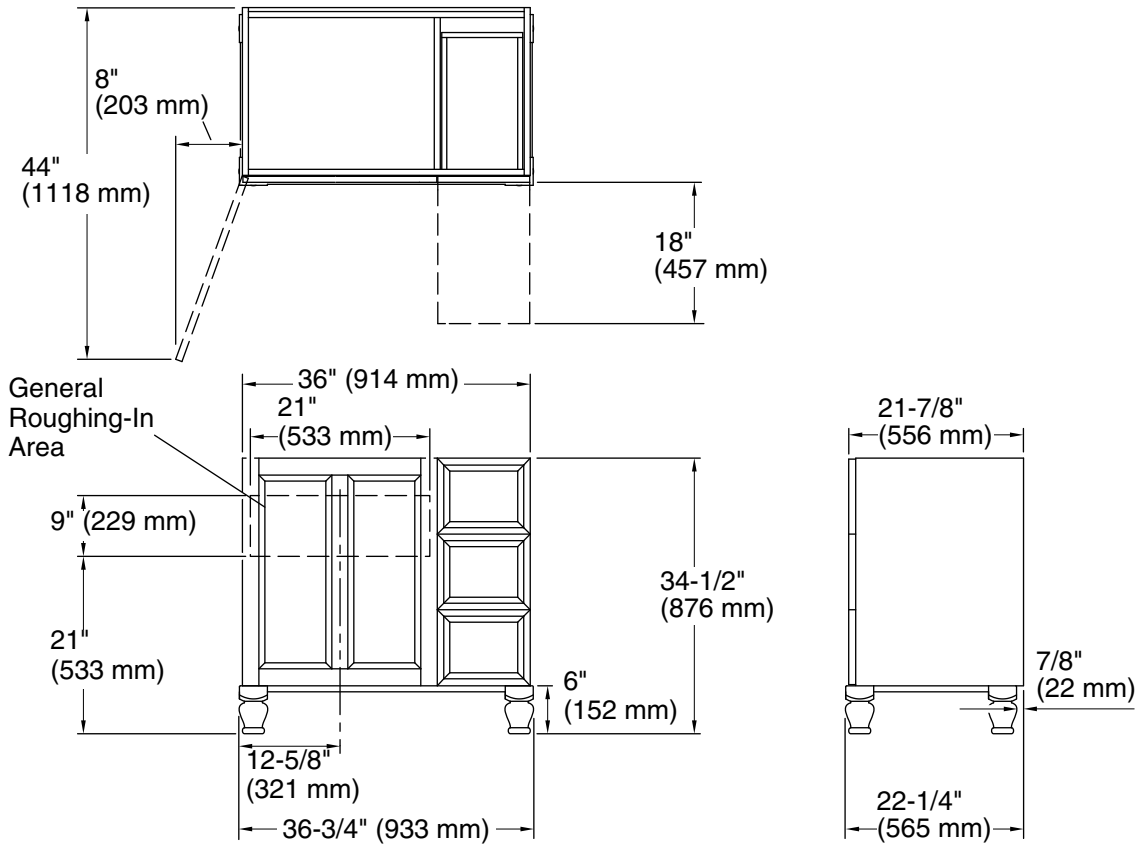

## Technical Information

All product dimensions are nominal.

Vanity type: Standard