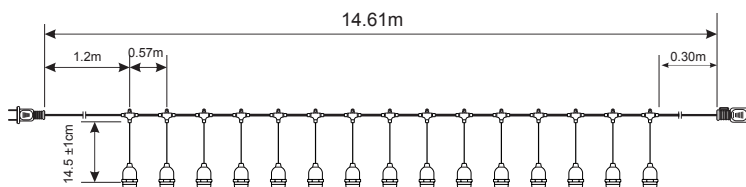

Shatterproof LED String Lights

Wet Location	IP65	Shatterproof
14.6m Long	24 Bulbs	Multiple Strings Connectable
Dimmable 0-100%	2w / bulb	160 Lumens / bulb
CCT 2200K	360° Beam Angle	Base E26
Bulb S14	VOLTS 100-130	-25°C-60°C
50,000	1 YEAR Warranty	

Radiance LED string lights have been designed for outdoor use. A Set 14.6m / 48' long with 24 commercial grade impact & weather resistant UL bulbs, 2200K soft white glow, while only consuming 2w of electricity per bulb and 160 lumens, meaning your electricity bill will benefit from this energy saving lighting solution. Commercial grade heavy duty cord & easy-to-hang loops positioned over each bulb, can be easily installed, and arranged for mood-lighting. No need to worry about the hazard of broken lamps as they won't break if dropped (PC cover). You can link up to 150 mts (330'), for a total of 10 strings using one electrical outlet.

Dimensions (cm/m)

Ordering Information

String	UL Bulb (spare part / replacement)
M153-000036	AL571899 26 pcs per box

Notes

String: 2*0.75mm² Aluminum with 25% cooper plated + PVC Cover USA 2P plug.
 Bulb: UL LED filament 2w 160 lumens per bulb, 100-130V, 2200K, S14, PC cover, E26, 44x85mm+/-1mm. UL E471372 / damp location. Each set comes with 2 spare LED bulbs.