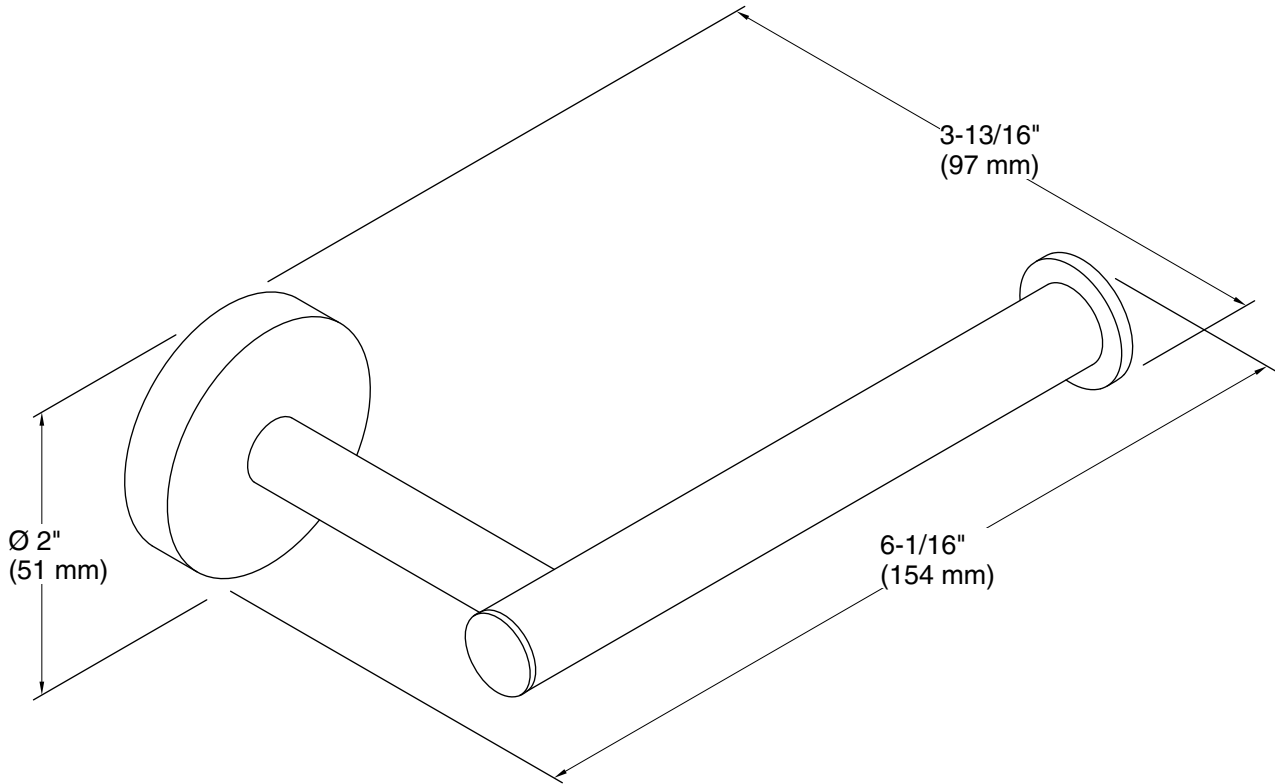

Technical Information

All product dimensions are nominal.

Material: Zinc

Notes

Install this product according to the installation instructions.

CAUTION: Risk of personal injury. Do not install these products in any area where they are likely to be used inadvertently as a grab bar or support bar. These products are not designed or intended for use as a grab bar or support bar.

ADA compliant when installed to the specific requirements of these regulations.