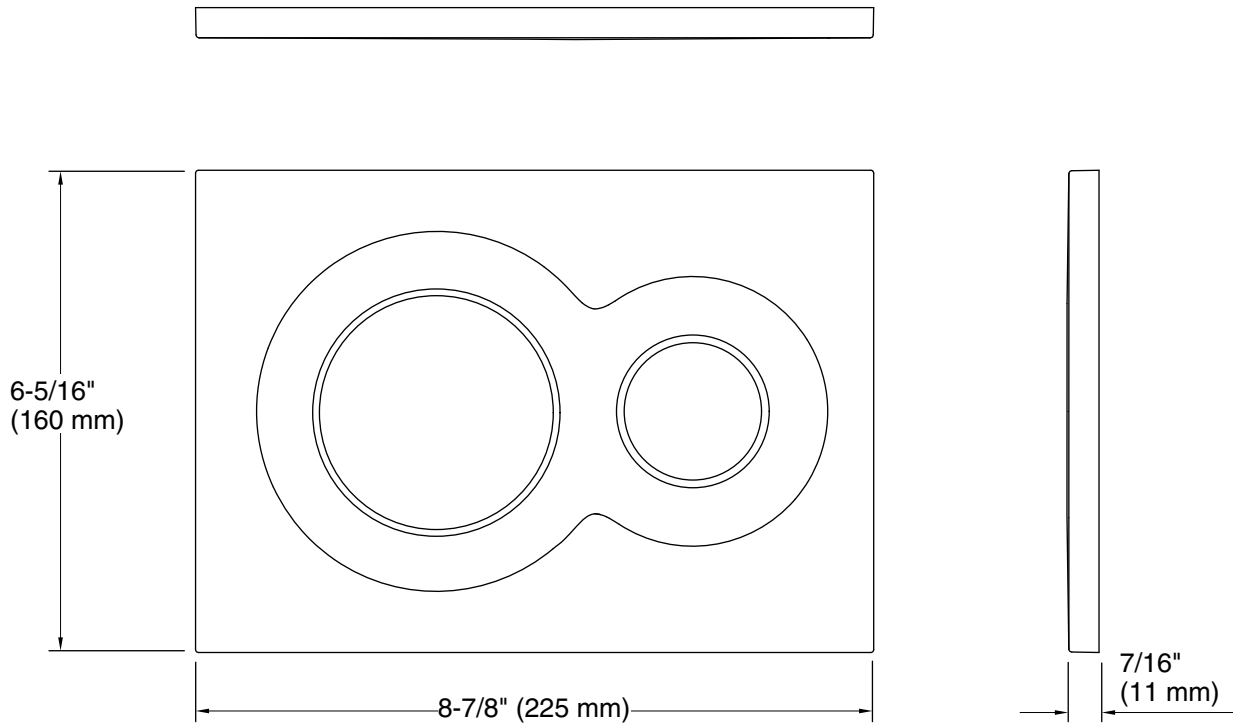

Features

- For use with the K-18829 2" x 4" in-wall tank and carrier system
- Dual-flush actuator offers a choice of 0.8 or 1.6 gpf (3.0 or 6.0 lpf)
- Large flush actuator plate opening can be removed for easy access to inner tank

Technical Information

All product dimensions are nominal.

Installation Type: Wall-mount

Material: Plastic

Notes

Install this product according to the installation guide.