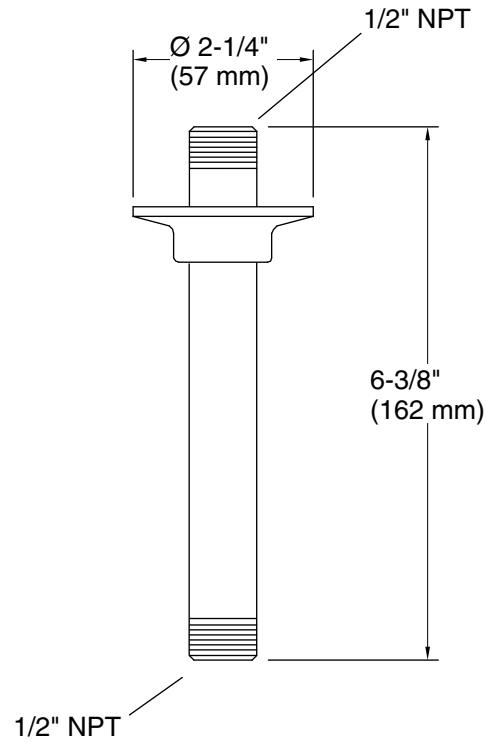

KOHLER® Faucets 6" ceiling-mount single-function rainhead arm & flange **K-7394**

Features

- 1/2" NPT connection
- For use with overhead rainheads
- 6" (152 mm) shower arm

Material

- Brass
- KOHLER® finishes resist corrosion and tarnishing

2-23-2024 21:40 - US

THE BOLD LOOK
OF **KOHLER**®

KOHLER Faucets 6" ceiling-mount single-function rainhead arm & flange
K-7394

Technical Information

All product dimensions are nominal.

Notes

Install this product according to the installation instructions.