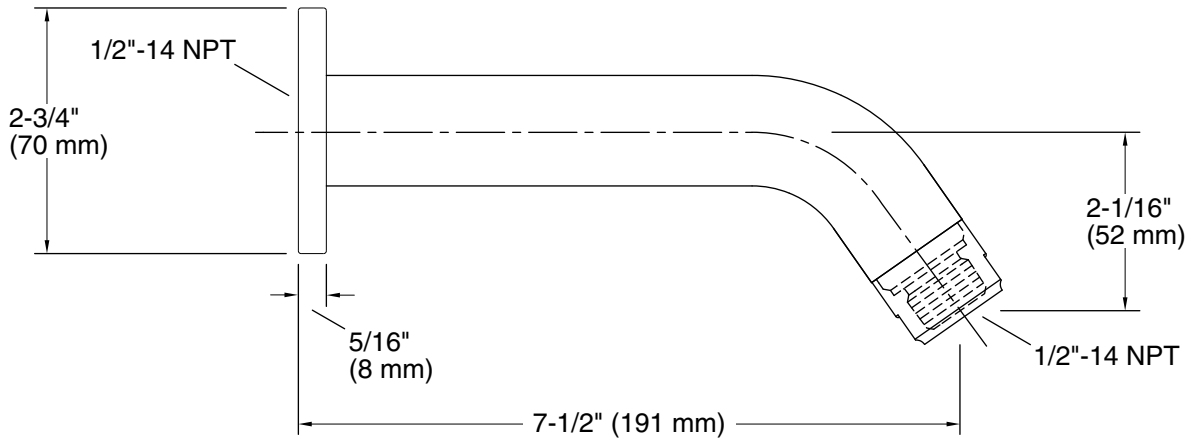

Features

- Fluid design lines for ease of cleaning
- For use with any KOHLER showerhead (sold separately)
- Metal construction

Installation

- 1/2 -14 NPT connection

Recommended Products/Accessories

K-23723 Faucet cleaner

Codes/Standards

ASME A112.18.1/CSA B125.1

KOHLER® Faucet Lifetime Limited Warranty

See website for detailed warranty information.

Technical Information

All product dimensions are nominal.

Notes

Install this product according to the installation guide.