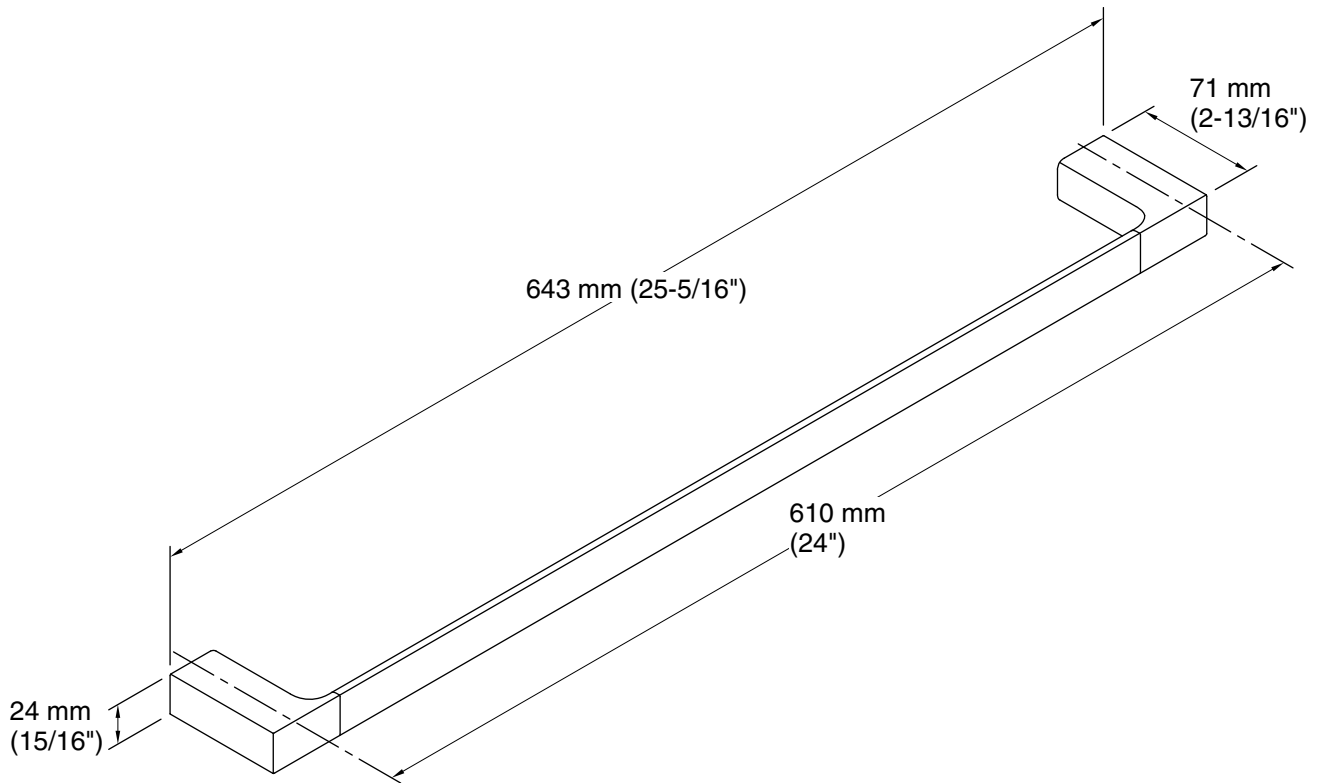

	CP	Polished Chrome
--	----	-----------------

Technical Information

All product dimensions are nominal.

Material: Metal

Notes

Install this product according to the installation instructions.

CAUTION: Risk of personal injury. Do not install these products in any area where they are likely to be used inadvertently as a grab bar or support bar. These products are not designed or intended for use as a grab bar or support bar.