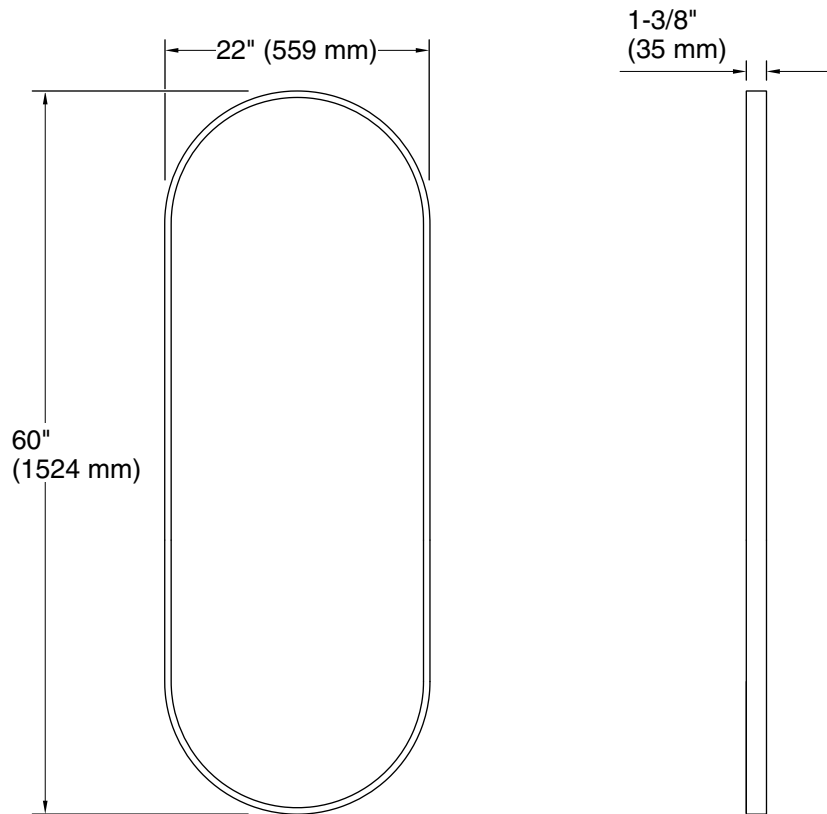

Technical Information

All product dimensions are nominal.

Notes

Install this product according to the installation instructions.