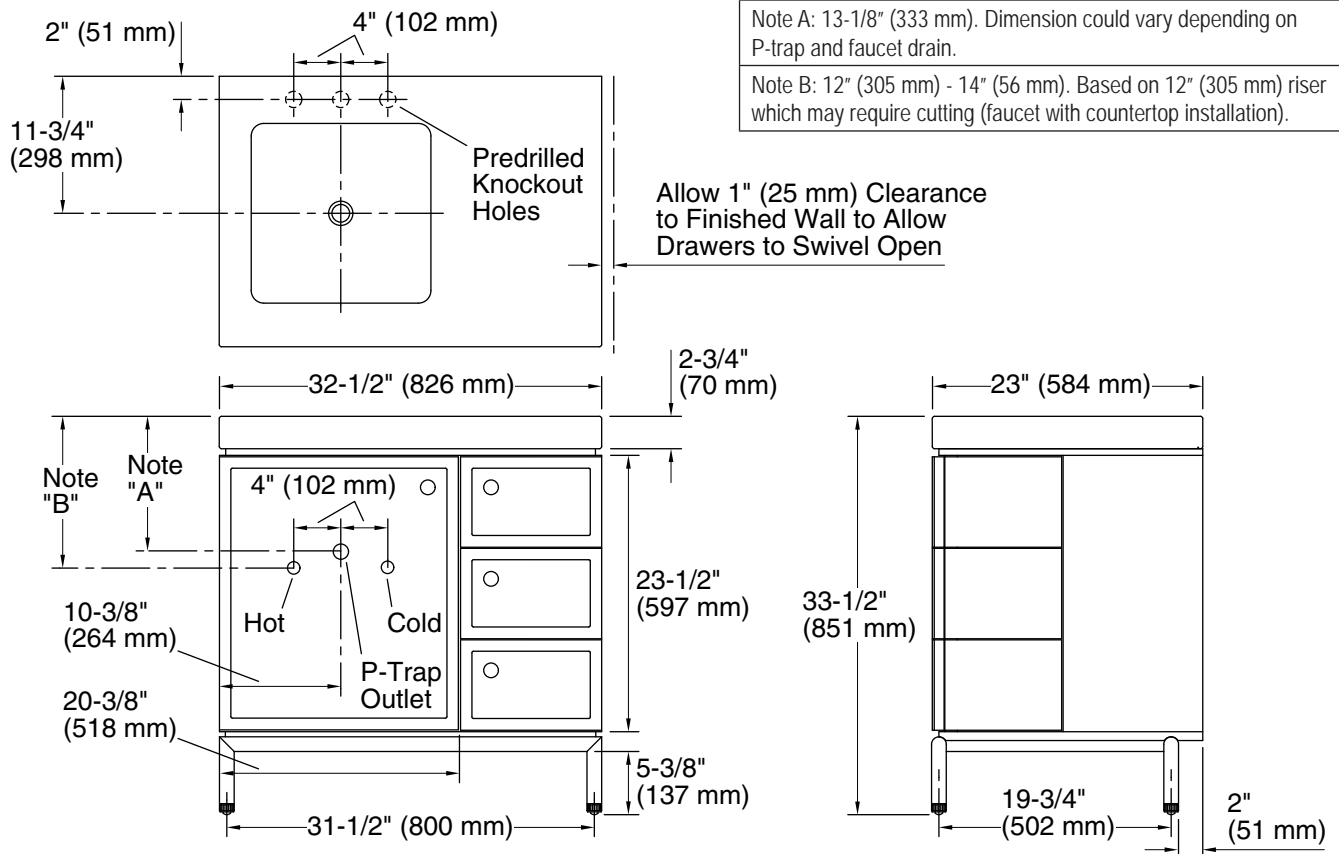

P74210, P74211,
P74212, P72040

FEATURES

- Honed marble top
- European door hinges
- Pull-out drawer with slow-close slides
- Slow-close adjustable door
- Three swivel drawers
- Complements the Vir Stil and Vir Stil Minimal collections

INSTALLATION NOTES

Note A: 13-1/8" (333 mm). Dimension could vary depending on P-trap and faucet drain.

Note B: 12" (305 mm) - 14" (56 mm). Based on 12" (305 mm) riser which may require cutting (faucet with countertop installation).