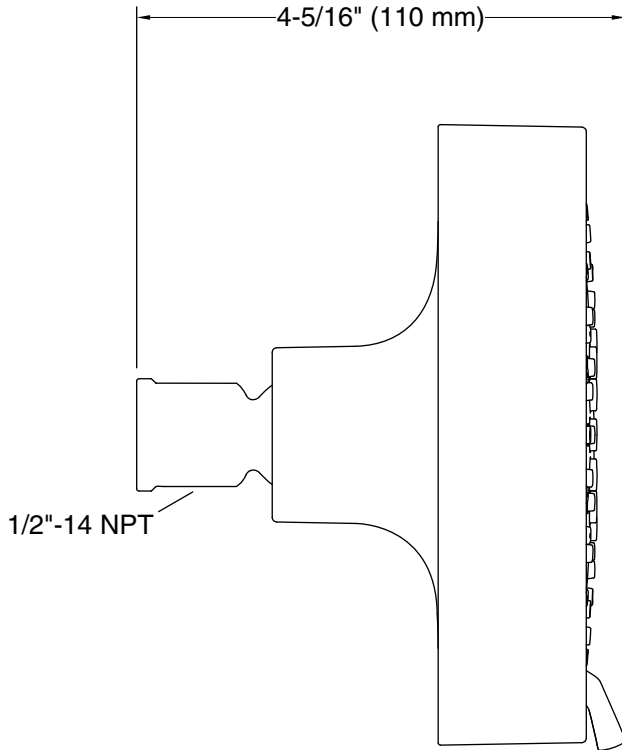

Material

- KOHLER finishes resist corrosion and tarnishing

Installation

- Shower arm and flange sold separately
- 1/2"-14 NPT connection.
- Wall-mount

Codes/Standards

ASME A112.18.1/CSA B125.1
DOE - Energy Policy Act 1992

Technical Information

All product dimensions are nominal.

Showerhead/Body Spray:

Rated maximum flow: 2.5 gal/min (9.5 l/min)

Notes

Install this product according to the installation instructions.