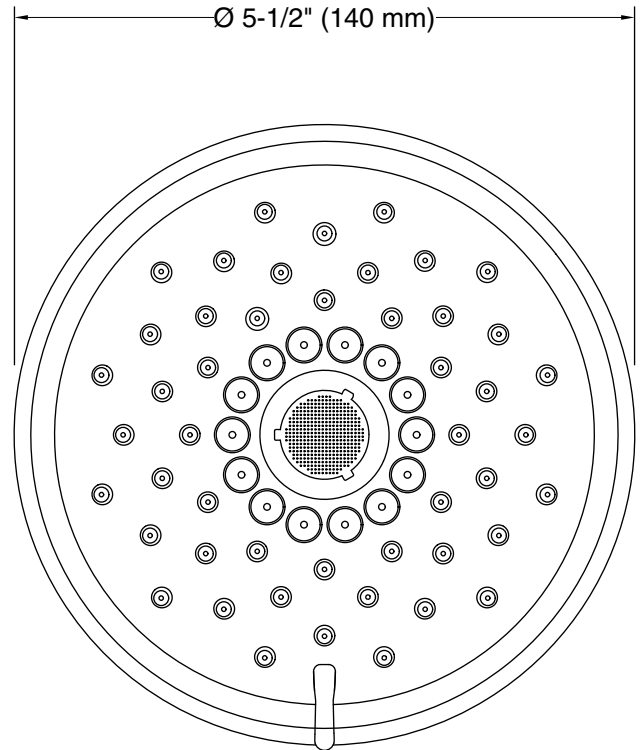

Features

- Multifunction showerhead and handshower each have advanced spray engines to provide three experiences: full coverage, pulsating massage, and silk spray
- Full coverage spray produces an encompassing spray ideal for everyday use
- Pulsating massage spray targets sore muscles to ease away aches and pains
- Silk spray releases a dense, luxurious spray ideal for rinsing
- Thumb tab allows for a smooth transition between sprays
- MasterClean™ sprayface features an easy-to-clean surface that withstands mineral buildup
- 2.5 gpm (9.5 lpm) maximum flow rate
- Coordinates with Purist™, Stillness™, and Composed™ faucets and accessories

Material

- KOHLER finishes resist corrosion and tarnishing

Installation

- Shower arm and flange sold separately
- 1/2"-14 NPT connection.
- Wall-mount

Codes/Standards

ASME A112.18.1/CSA B125.1
DOE - Energy Policy Act 1992

Technical Information

All product dimensions are nominal.

Showerhead/Body Spray:

Rated maximum flow: 2.5 gal/min (9.5 l/min)

Notes

Install this product according to the installation instructions.