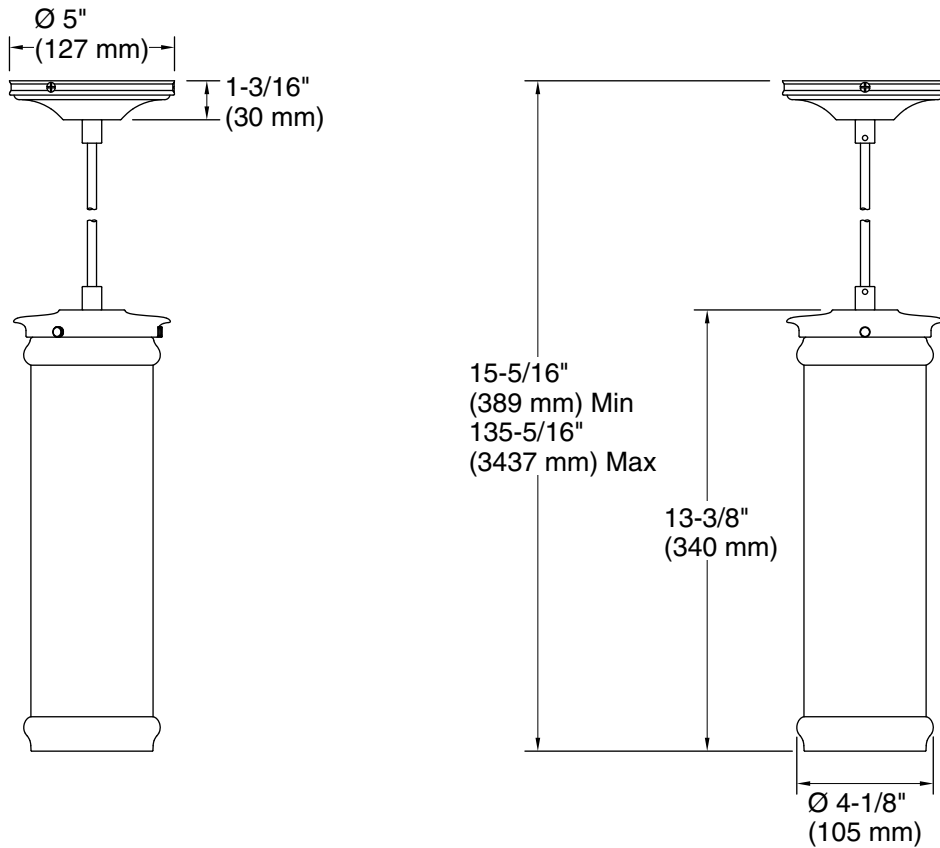

Required Electrical Service

One circuit required.

Lights: 120 V, 0.333 A, 60 Hz

Technical Information

All product dimensions are nominal.

Material: Brass

Number of Lights: 1

Lighting Type: Socket-based

Socket Type: E-12 Candelabra

Number of Shades: 1

Shade Type: Glass - clear

Hanging Type: Cord

Height: 15-5/16" (389 mm) -
135-5/16" (3437 mm)

Electrical component rating: Socket Rating: 60 Hz, 60 W, 450
Lumens, 3000K