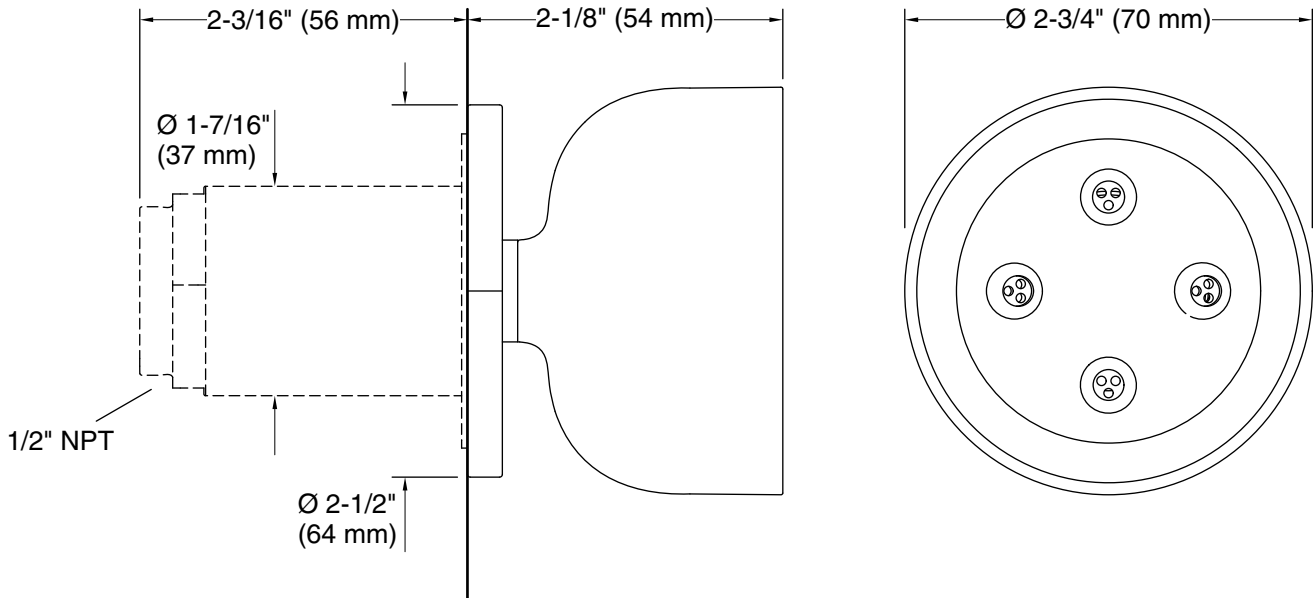

Features

- Single-function round body spray delivers four twisting Deep Massage streams, targeting sore muscles to ease away aches and pains
- Sprayface on semi-recessed ball joint rotates 20° in any direction for targeted hydromassage
- MasterClean™ sprayface features an easy-to-clean surface that withstands mineral buildup and maximizes spray performance
- Low-profile design complements any decor
- 1/2" NPT connection
- 2.5 gpm (9.5 lpm) maximum flow rate at 45 psi (3.1 bar)

Technical Information

All product dimensions are nominal.

Drain included: No