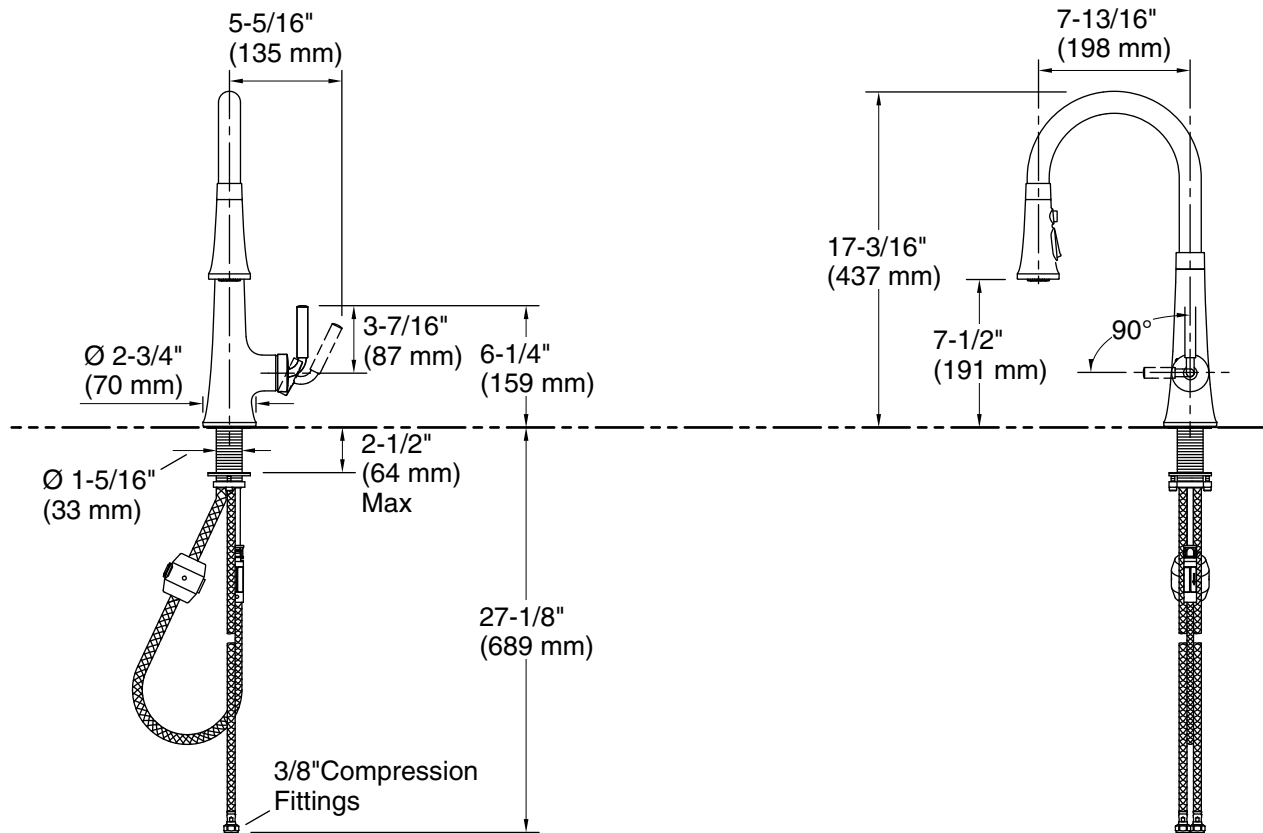

### Optional Products/Accessories

K-24461 Three-hole kitchen faucet escutcheon

ADA    CSA B651

### Technical Information

All product dimensions are nominal.

#### Spout:

Spout reach: 7-3/4" (198 mm)