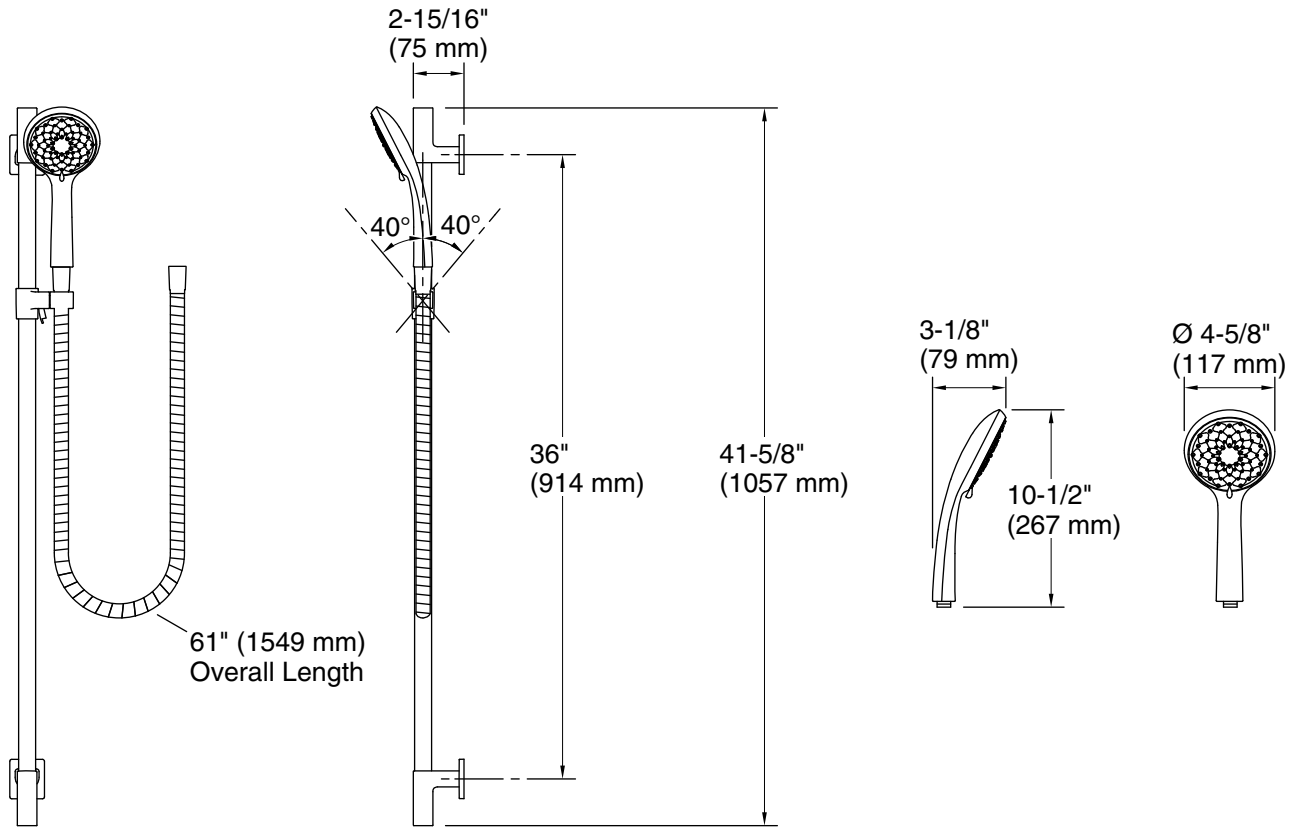

Features

- Handshower features transitional design, inspired by nature
- Three spray functions and ADA-compliant nonpositive shutoff
- Thumb tab allows for a smooth transition between sprays
- MasterClean™ sprayface features an easy-to-clean surface that withstands mineral buildup and maximizes spray performance
- 36" (914 mm) sidebar features adjustable mounting brackets for installation flexibility
- Includes 60" metal hose
- This product can help a building earn Water Efficiency points in LEED[®] Green Building Rating System

Color tiles intended for reference only.

Color	Code	Description
	CP	Polished Chrome
	BN	Vibrant [®] Brushed Nickel
	2BZ	Oil-Rubbed Bronze

Technical Information

All product dimensions are nominal.

Handshower:

Rated maximum flow: 1.75 gal/min (6.6 l/min)

Notes

Install this product according to the installation instructions.

Plumbing codes require approved backflow prevention devices to be installed in-line to handshowers. Please consult with local plumbing officials.