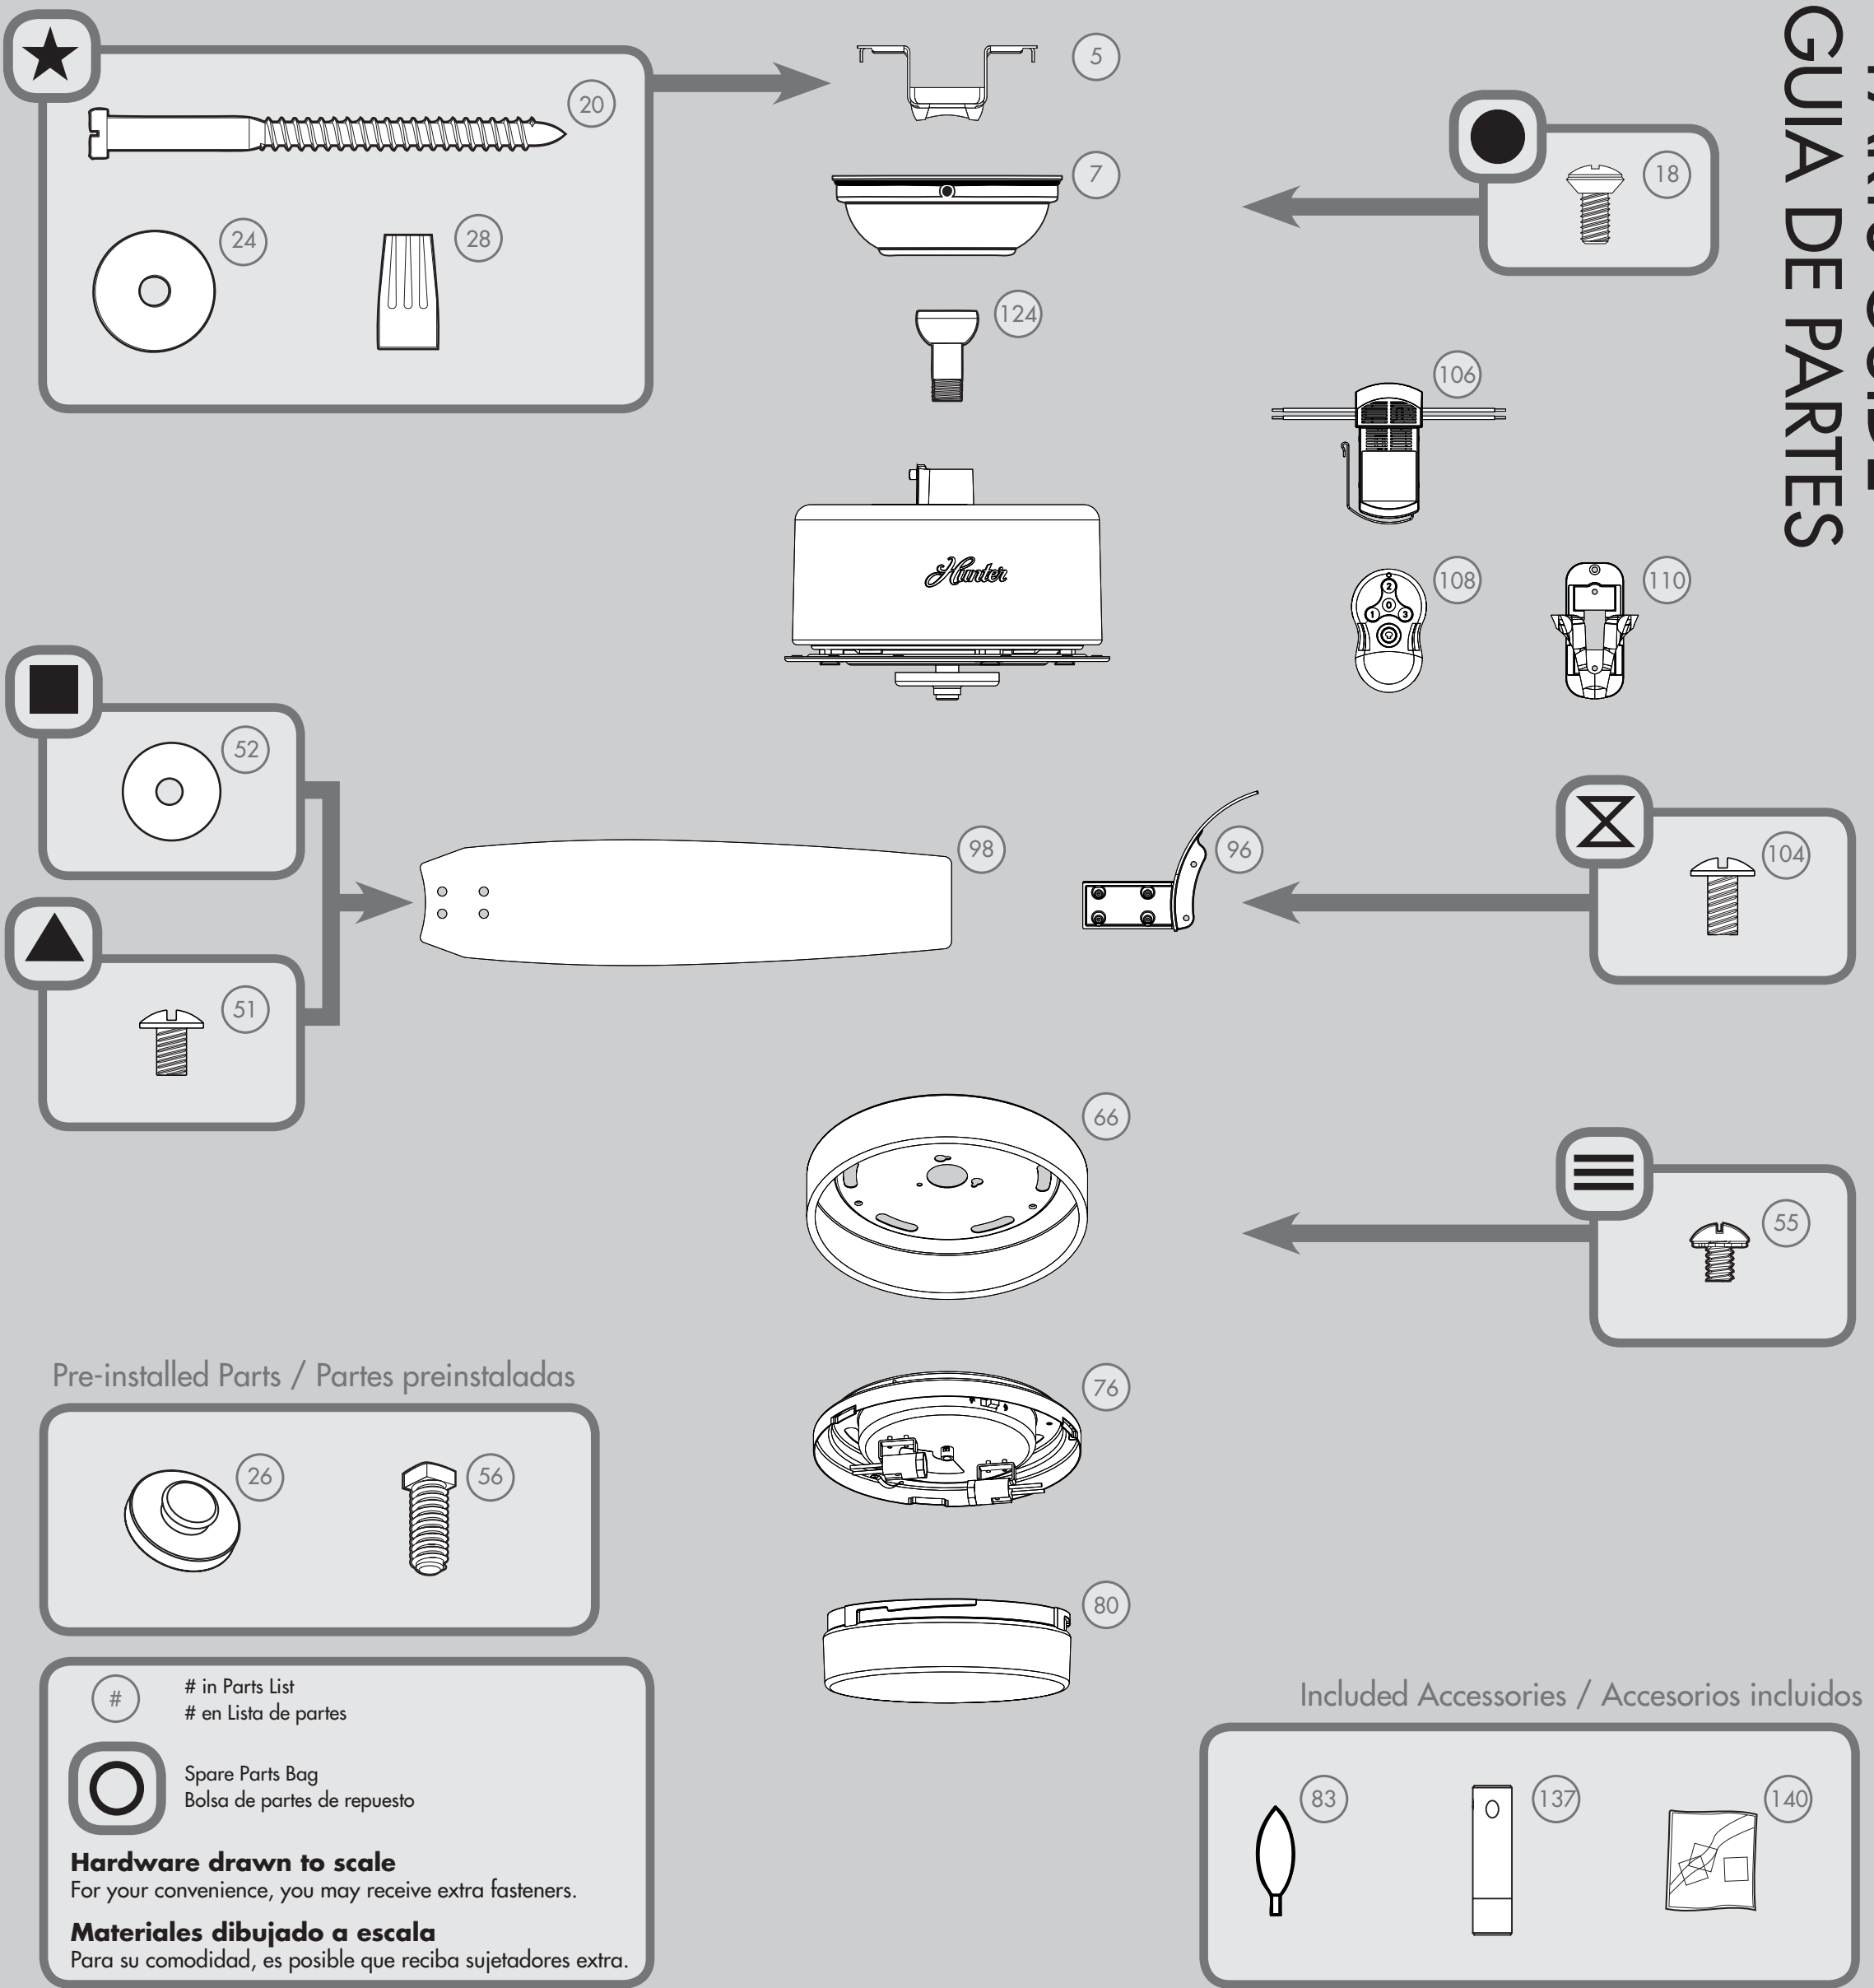

PARTS GUIDE GUIA DE PARTES

Pre-installed Parts / Partes preinstaladas

in Parts List
en Lista de partes

 Spare Parts Bag
Bolsa de partes de repuesto

Hardware drawn to scale
For your convenience, you may receive extra fasteners.